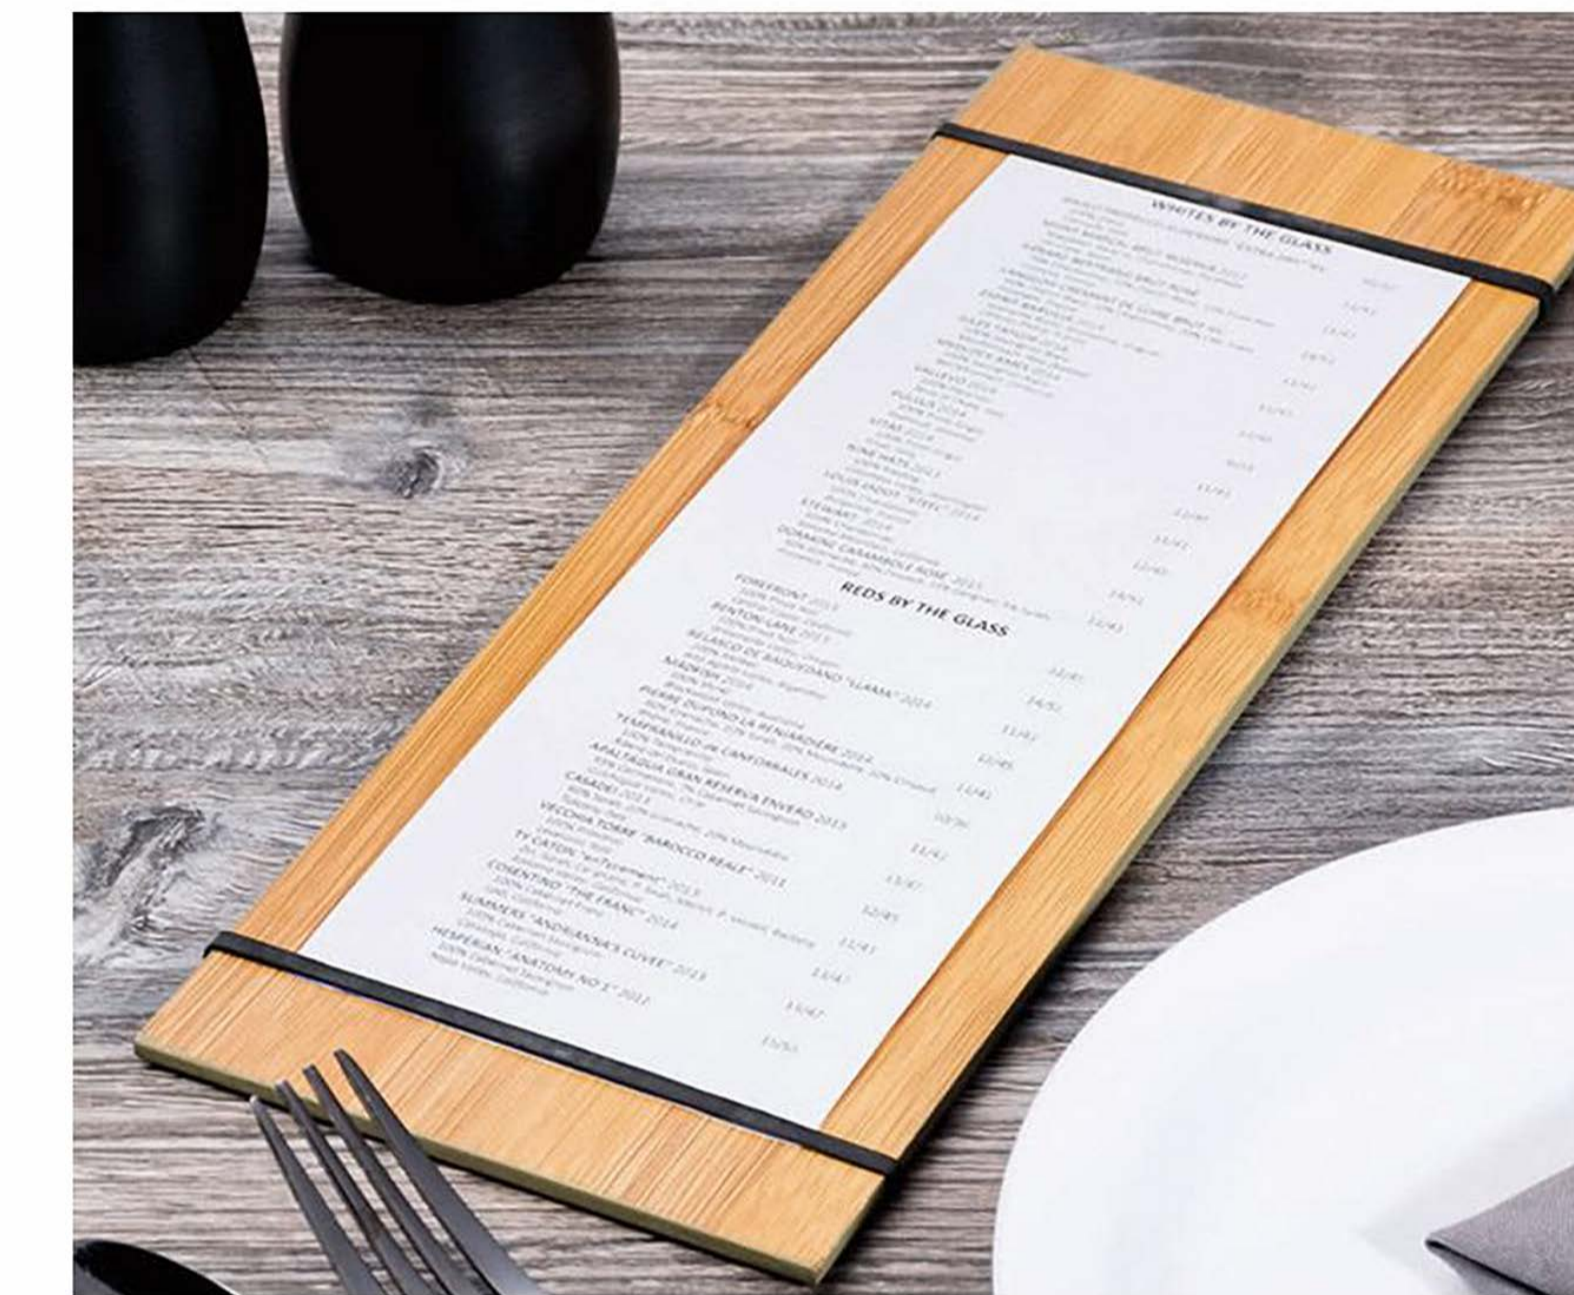

ITEM NO: **PADLWDNL01**

ITEM NO: **PADLWDNL08**
 PADDLE FLIGHT NAT 18" 1DZ

MENU BOARD

ITEM NO:MHCPWDBK01

ITEM NO:MHCPWDNL01

ITEM NO:MHCPWDBK04

Presenter with Straps

Flexible top and bottom straps makes it easy for your staff to secure menus, wine lists, and daily specials to the menu holder. These straps also ensure quick, easy changes from one sheet to another, with a simple design that's intuitive to use. Simply grasp the strap and pull away from the menu holder, far enough that you can slide the insert beneath. Release and repeat with the other strap..

Four suits

creating an unforgettable tabletop display is always effortless. Serve this knife with hearty meat entrees at your restaurant, bistro, or cafe. Its tasteful design and heavy weight make it elegant enough for a catered event, but its simplicity also make it a great everyday choice to go along with your standard dinnerware