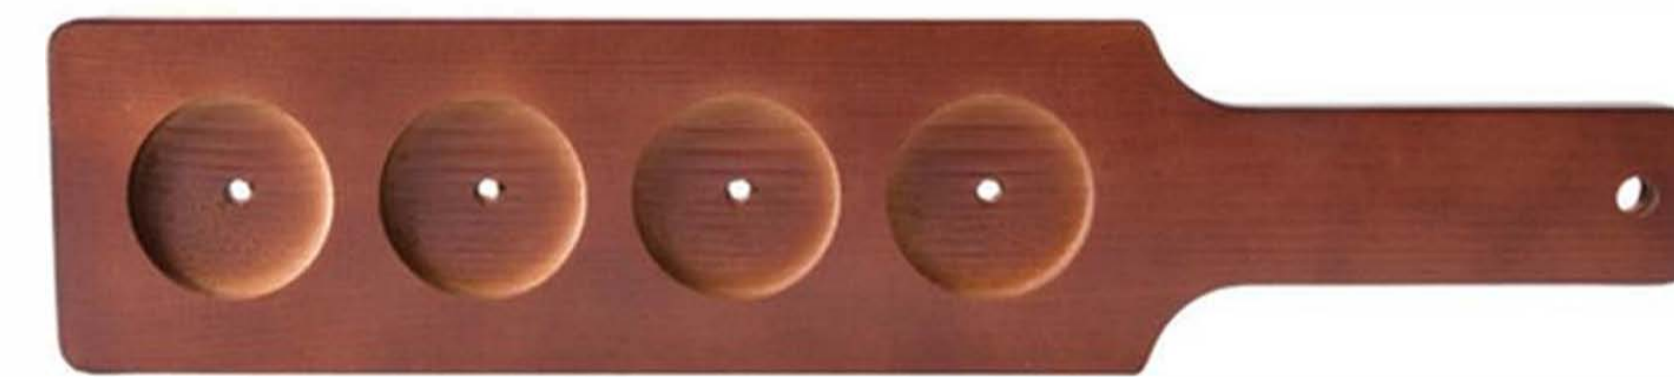

ITEM NO:PPMLACRCR02

ITEM NO: **PADLWDBN03**
 PADDLE FLIGHT BRW 19" 1DZ

PADDLE FLIGHT

ITEM NO: **PADLWDNL02**
 BOARD FLIGHT
 WRTEON CRATE 1DZ

ITEM NO: **PADLWDNL03**
 BOARD FLIGHT 13"
 DROP IN 4 HOLES 1DZ

ITEM NO: **PADLWDNL04**