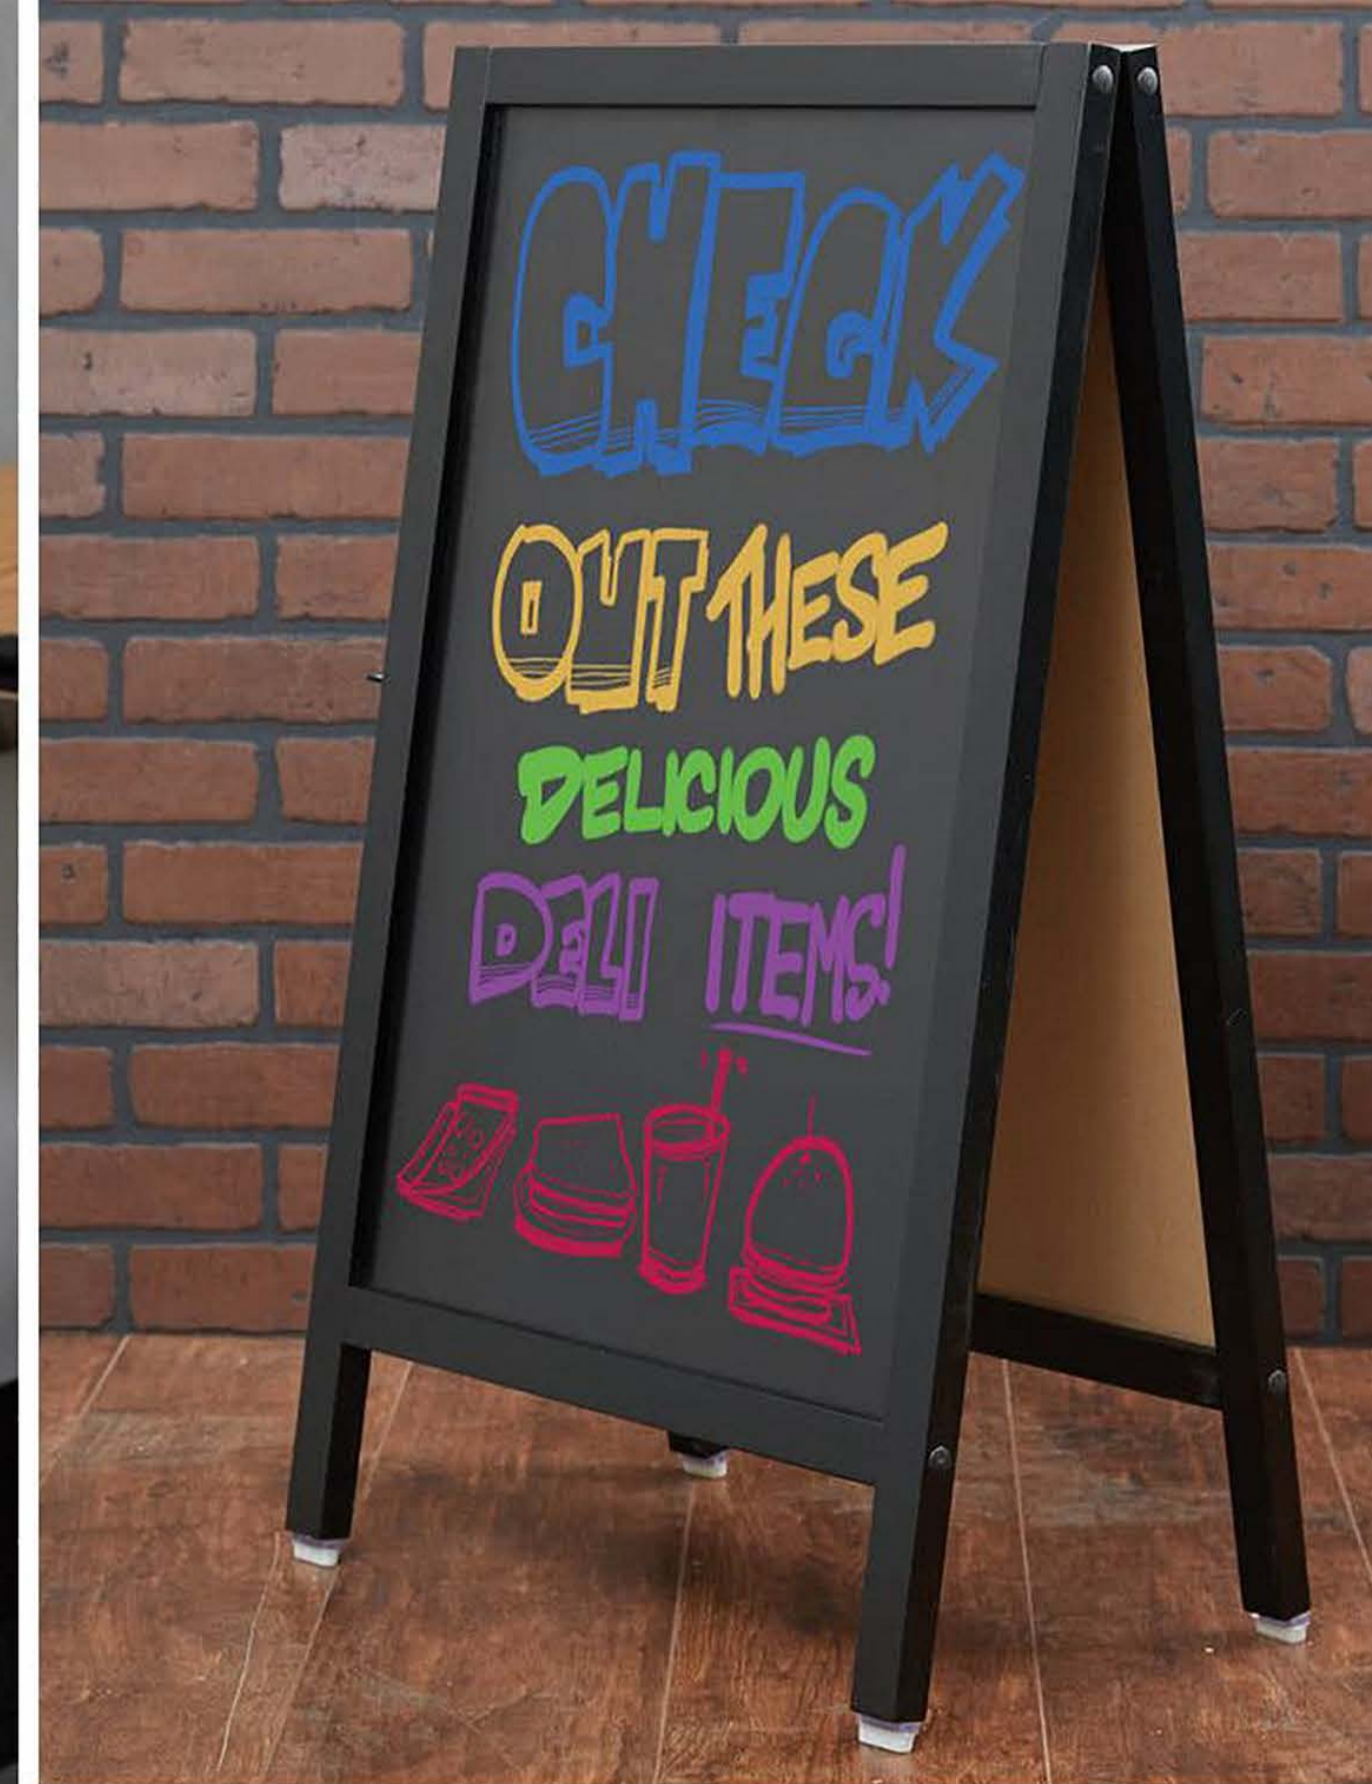

BOARD AFRAME

blackboard

ITEM NO: **AFMBWDBK06**
BOARD AFRAME 25X42
NAT MK OAK
FRAME BLACK BRD