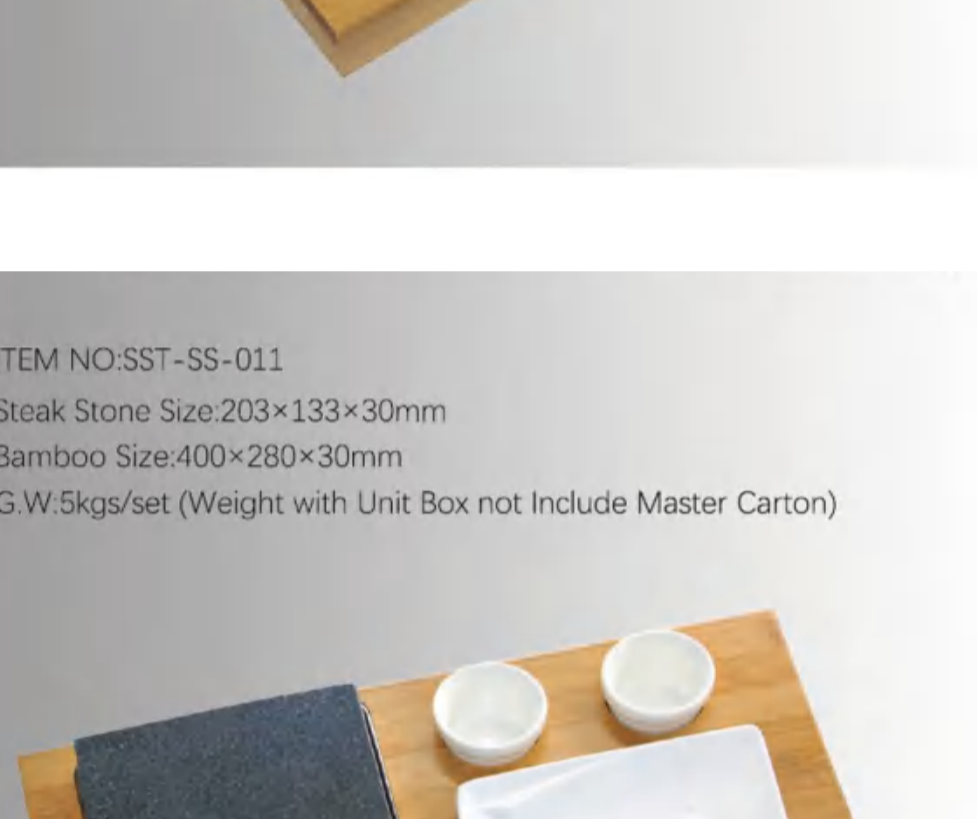

IN STOCK

ITEM NO:SST-SS-007  
Steak Stone Size:244×140×30mm  
Bamboo Size:360×307×30mm  
G.W:6.1kgs/set (Weight with Unit Box not Include Master Carton)

ITEM NO:SST-SS-008  
Steak Stone Size:244×140×30mm  
Bamboo Size:400×307×30mm  
G.W:6.6kgs/set (Weight with Unit Box not Include Master Carton)

ITEM NO:SST-SS-009  
Steak Stone Size:244×140×30mm  
Bamboo Size:360×307×30mm  
G.W:5.7kgs/set (Weight with Unit Box not Include Master Carton)

ITEM NO:SST-SS-010  
Steak Stone Size:244×140×30mm  
Bamboo Size:360×307×30mm  
G.W:8.3kgs/set (Weight with Unit Box not Include Master Carton)