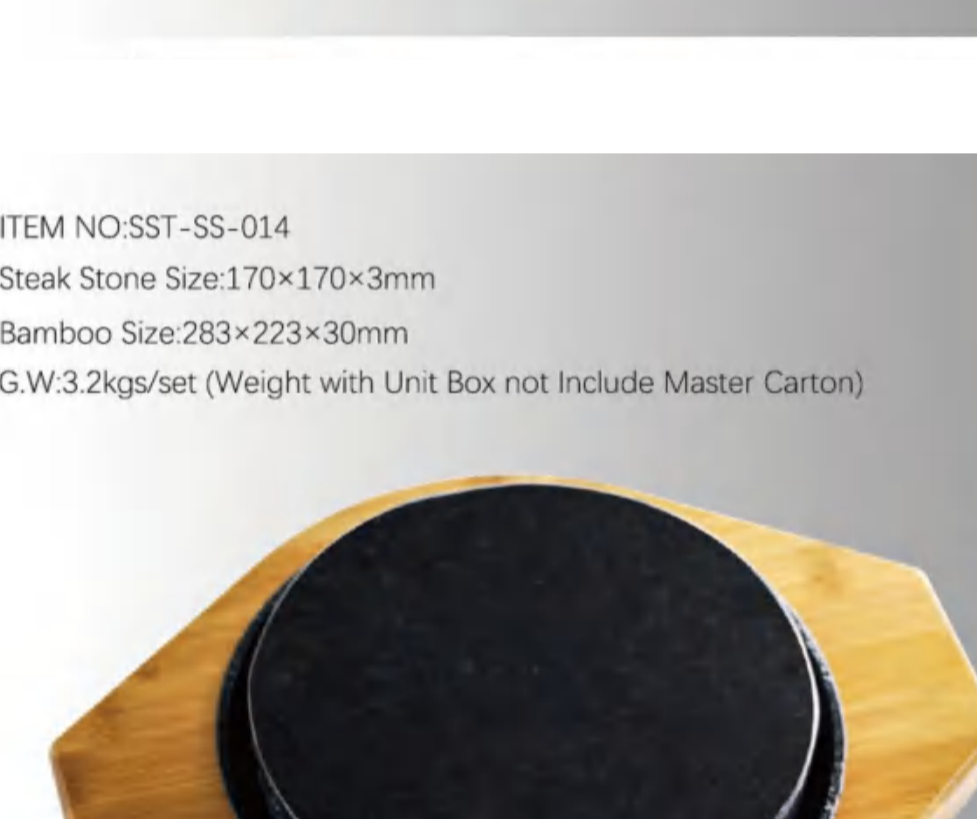

IN STOCK

ITEM NO:SST-SS-007  
Steak Stone Size:244×140×30mm  
Bamboo Size:360×307×30mm  
G.W:6.1kgs/set (Weight with Unit Box not Include Master Carton)

ITEM NO:SST-SS-008  
Steak Stone Size:244×140×30mm  
Bamboo Size:400×307×30mm  
G.W:6.6kgs/set (Weight with Unit Box not Include Master Carton)

ITEM NO:SST-SS-009  
Steak Stone Size:244×140×30mm  
Bamboo Size:360×307×30mm  
G.W:5.7kgs/set (Weight with Unit Box not Include Master Carton)

ITEM NO:SST-SS-010  
Steak Stone Size:244×140×30mm  
Bamboo Size:360×307×30mm  
G.W:8.3kgs/set (Weight with Unit Box not Include Master Carton)

ITEM NO:SST-SS-011  
Steak Stone Size:203×133×30mm  
Bamboo Size:400×280×30mm  
G.W:5kgs/set (Weight with Unit Box not Include Master Carton)

ITEM NO:SST-SS-012  
Steak Stone Size:160×160×30mm  
Bamboo Size:255×215×30mm  
G.W:4kgs/set (Weight with Unit Box not Include Master Carton)