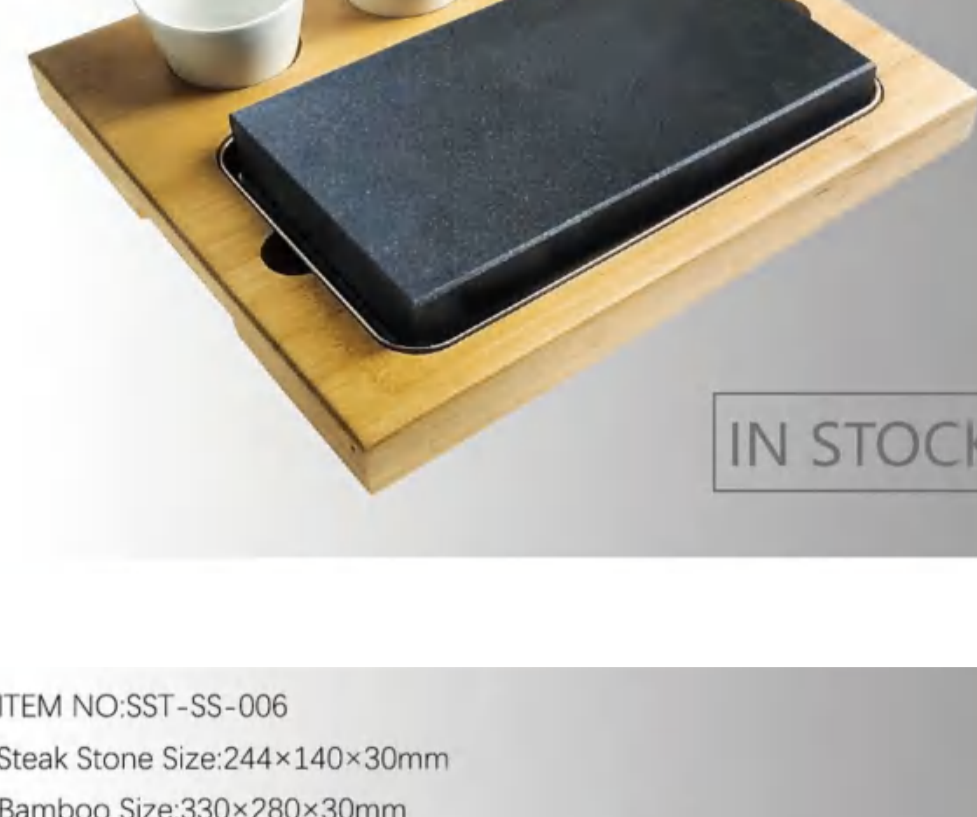

ITEM NO:SST-SS-001  
Steak Stone Size:203×133×30mm  
Bamboo Size:400×280×30mm  
G.W:5.5kgs/set (Weight with Unit Box not Include Master Carton)

IN STOCK

ITEM NO:SST-SS-002  
Steak Stone Size:203×133×30mm  
Bamboo Size:400×280×30mm  
G.W:5.6kgs/set (Weight with Unit Box not Include Master Carton)

IN STOCK

ITEM NO:SST-SS-003  
L Size  
Steak Stone Size:315×195×30mm Bamboo Size:400×280×28mm  
G.W:7.5kgs/set (Weight with Unit Box not Include Master Carton)

IN STOCK

ITEM NO:SST-SS-004  
Steak Stone Size:244×140×30mm  
Bamboo Size:330×280×30mm  
G.W:5.4kgs/set (Weight with Unit Box not Include Master Carton)