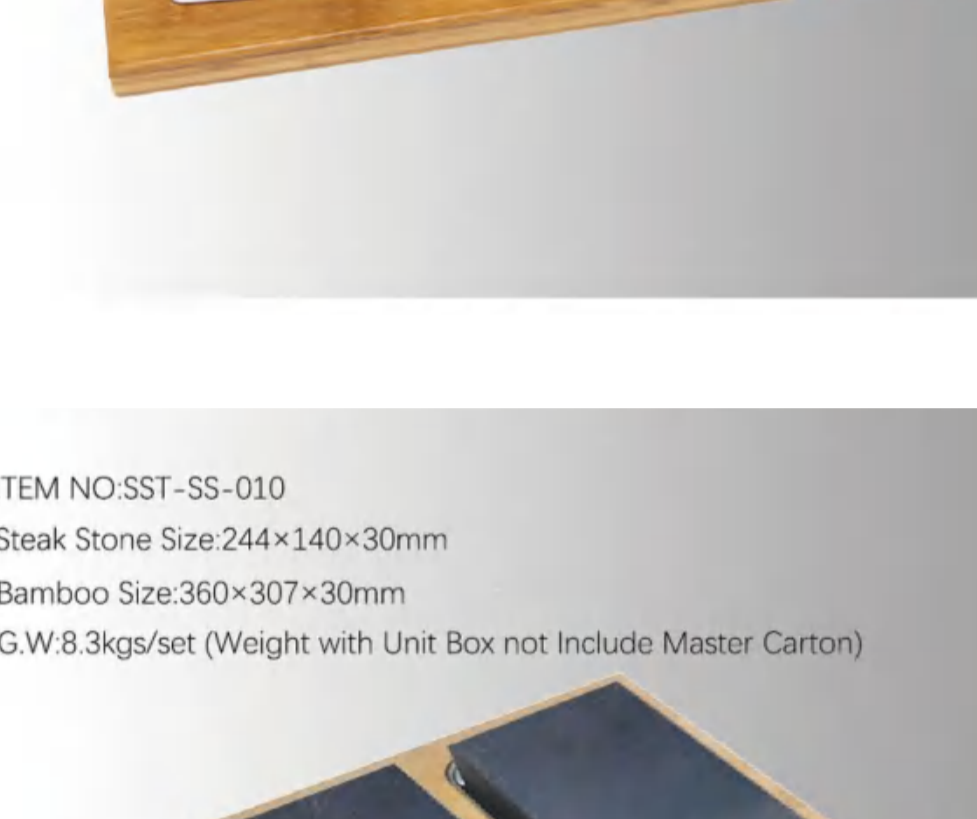

IN STOCK

ITEM NO:SST-SS-003  
L Size  
Steak Stone Size:315×195×30mm Bamboo Size:400×280×28mm  
G.W:7.5kgs/set (Weight with Unit Box not Include Master Carton)

IN STOCK

ITEM NO:SST-SS-004  
Steak Stone Size:244×140×30mm  
Bamboo Size:330×280×30mm  
G.W:5.4kgs/set (Weight with Unit Box not Include Master Carton)

IN STOCK

ITEM NO:SST-SS-005  
Steak Stone Size:244×140×30mm  
Bamboo Size:330×280×30mm  
G.W:5.4kgs/set (Weight with Unit Box not Include Master Carton)

IN STOCK

ITEM NO:SST-SS-006  
Steak Stone Size:244×140×30mm  
Bamboo Size:330×280×30mm  
G.W:5.6kgs/set (Weight with Unit Box not Include Master Carton)

IN STOCK

ITEM NO:SST-SS-007  
Steak Stone Size:244×140×30mm  
Bamboo Size:360×307×30mm  
G.W:6.1kgs/set (Weight with Unit Box not Include Master Carton)

ITEM NO:SST-SS-008  
Steak Stone Size:244×140×30mm  
Bamboo Size:400×307×30mm  
G.W:6.6kgs/set (Weight with Unit Box not Include Master Carton)