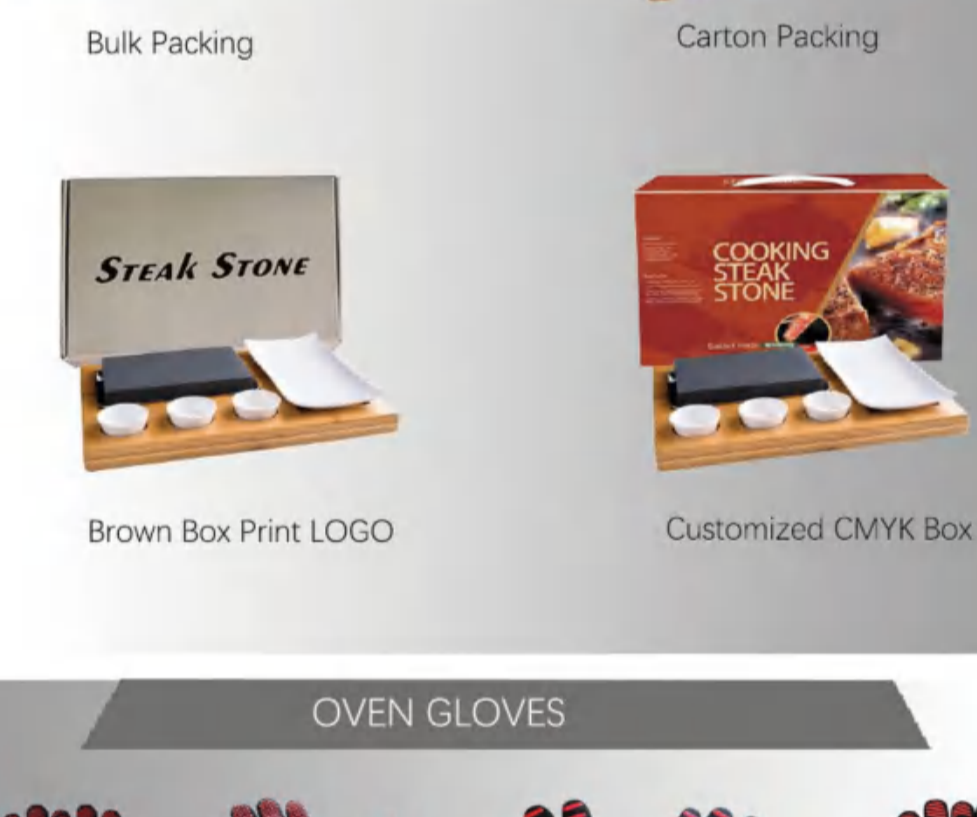

IN STOCK

ITEM NO:SST-SS-020
Steak Stone Size:203×133×30mm
Ceramics Size:470×195×30mm
G.W:5.5kgs/set (Weight with Unit Box not Include Master Carton)