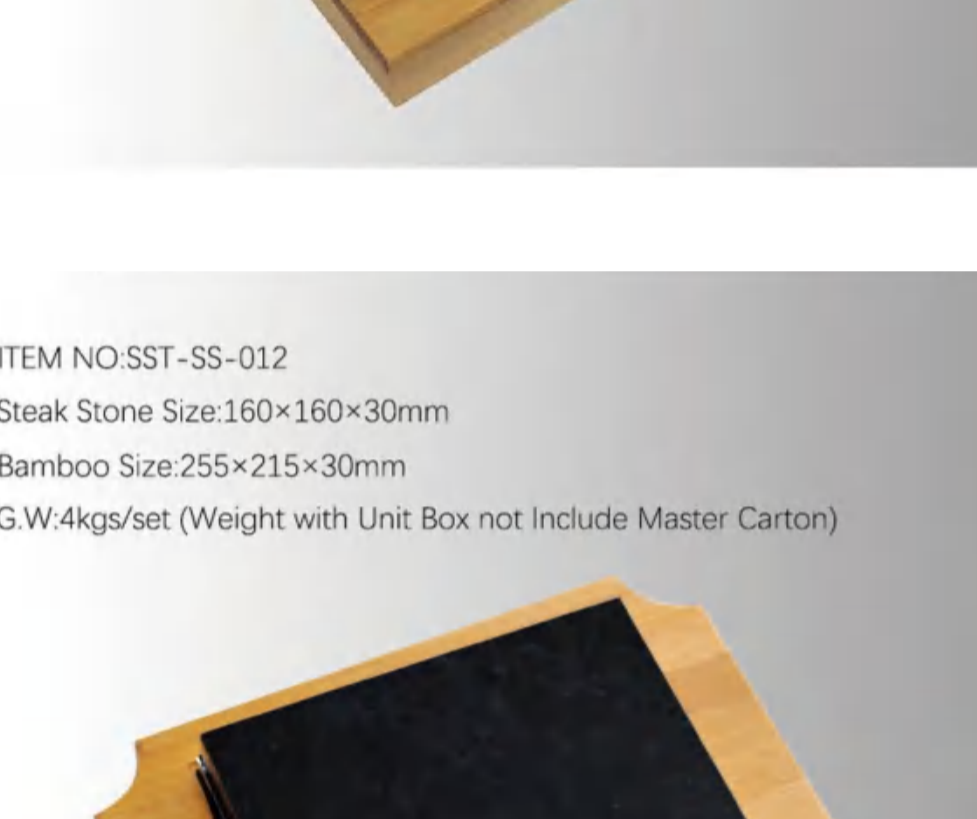

IN STOCK

ITEM NO:SST-SS-005  
Steak Stone Size:244×140×30mm  
Bamboo Size:330×280×30mm  
G.W:5.4kgs/set (Weight with Unit Box not Include Master Carton)

IN STOCK

ITEM NO:SST-SS-006  
Steak Stone Size:244×140×30mm  
Bamboo Size:330×280×30mm  
G.W:5.6kgs/set (Weight with Unit Box not Include Master Carton)

IN STOCK

ITEM NO:SST-SS-007  
Steak Stone Size:244×140×30mm  
Bamboo Size:360×307×30mm  
G.W:6.1kgs/set (Weight with Unit Box not Include Master Carton)

ITEM NO:SST-SS-008  
Steak Stone Size:244×140×30mm  
Bamboo Size:400×307×30mm  
G.W:6.6kgs/set (Weight with Unit Box not Include Master Carton)

ITEM NO:SST-SS-009  
Steak Stone Size:244×140×30mm  
Bamboo Size:360×307×30mm  
G.W:5.7kgs/set (Weight with Unit Box not Include Master Carton)

ITEM NO:SST-SS-010  
Steak Stone Size:244×140×30mm  
Bamboo Size:360×307×30mm  
G.W:8.3kgs/set (Weight with Unit Box not Include Master Carton)