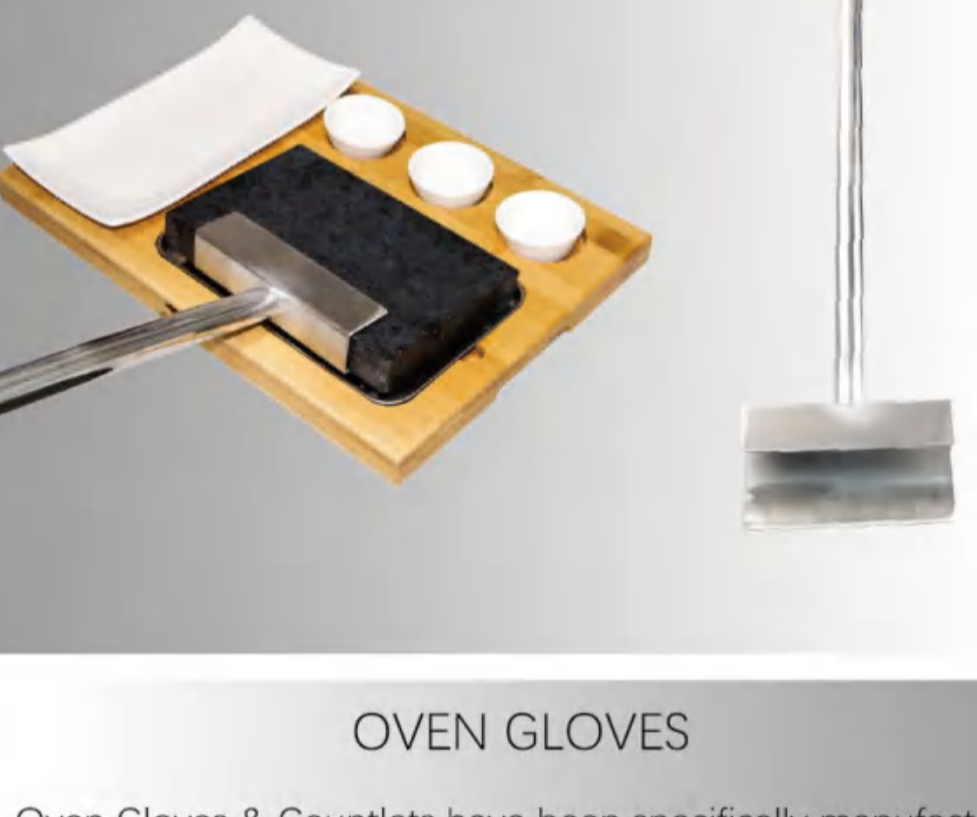

ITEM NO:SST-SS-019
Steak Stone Size:180×180×30mm
Ceramics Size:310×270×30mm
G.W:5.2kgs/set (Weight with Unit Box not Include Master Carton)