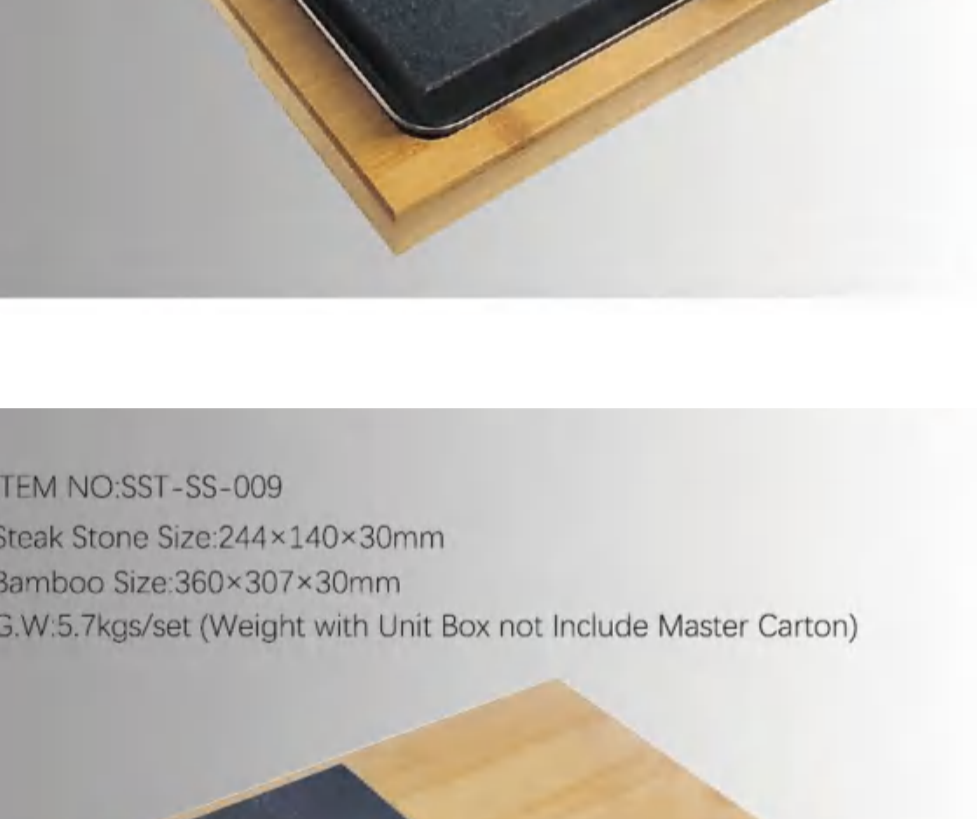

ITEM NO:SST-SS-001  
Steak Stone Size:203×133×30mm  
Bamboo Size:400×280×30mm  
G.W:5.5kgs/set (Weight with Unit Box not Include Master Carton)

IN STOCK

ITEM NO:SST-SS-002  
Steak Stone Size:203×133×30mm  
Bamboo Size:400×280×30mm  
G.W:5.6kgs/set (Weight with Unit Box not Include Master Carton)

IN STOCK

ITEM NO:SST-SS-003  
L Size  
Steak Stone Size:315×195×30mm Bamboo Size:400×280×28mm  
G.W:7.5kgs/set (Weight with Unit Box not Include Master Carton)

IN STOCK

ITEM NO:SST-SS-004  
Steak Stone Size:244×140×30mm  
Bamboo Size:330×280×30mm  
G.W:5.4kgs/set (Weight with Unit Box not Include Master Carton)

IN STOCK

ITEM NO:SST-SS-005  
Steak Stone Size:244×140×30mm  
Bamboo Size:330×280×30mm  
G.W:5.4kgs/set (Weight with Unit Box not Include Master Carton)

IN STOCK

ITEM NO:SST-SS-006  
Steak Stone Size:244×140×30mm  
Bamboo Size:330×280×30mm  
G.W:5.6kgs/set (Weight with Unit Box not Include Master Carton)

IN STOCK

ITEM NO:SST-SS-007  
Steak Stone Size:244×140×30mm  
Bamboo Size:360×307×30mm  
G.W:6.1kgs/set (Weight with Unit Box not Include Master Carton)

ITEM NO:SST-SS-008  
Steak Stone Size:244×140×30mm  
Bamboo Size:400×307×30mm  
G.W:6.6kgs/set (Weight with Unit Box not Include Master Carton)