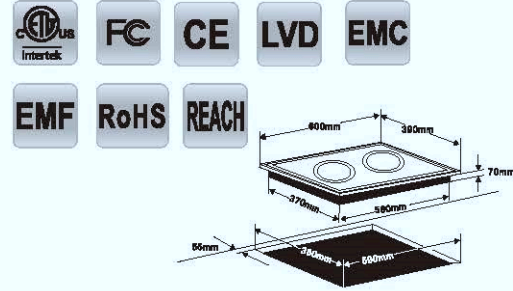

Model: ALP-DIC142

120V, 60Hz, 1800W(1800W+1800W)
Soft Touch Control Double Induction Cooker
Product Type: Built In/Tabletop
Plate size(mm): 600*390
Built-in Size(mm): 580*370

CE, FC, CE, LVD, EMC

EMF, RoHS, REACH