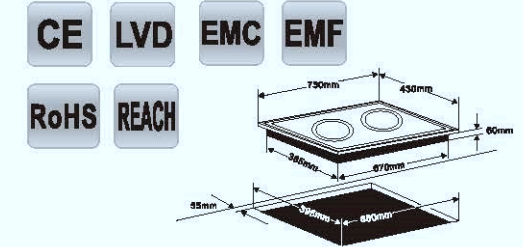

Model: ALP-DIC104

220-240V, 50/60Hz,2000W+2000W
Soft Touch Control Double Induction Cooker
Product Type:Built In/Tabletop
Plate size(mm):730*430
Built-in size(mm): 670*385

CE LVD EMC EMF
RoHS REACH