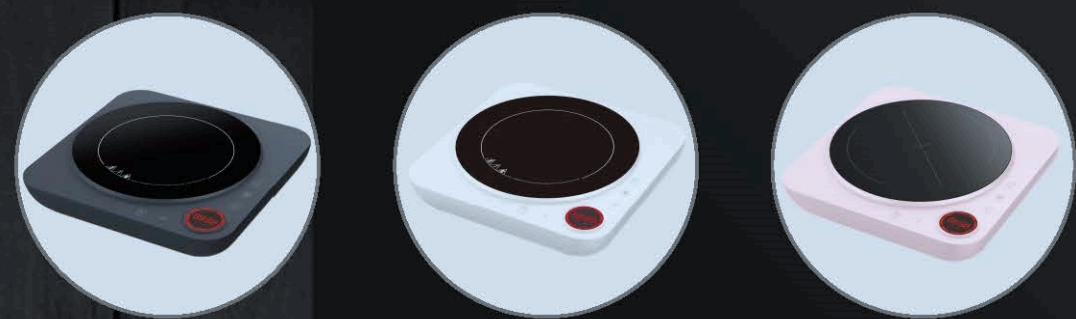

Let the kitchen add different colors!