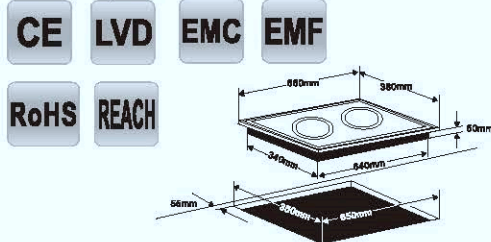

Model: ALP-DIC101

220-240V, 50/60Hz, 1800W+1800W
Soft Touch Control Double Induction Cooker
Product Type: Built In/Tabletop
Power Sharing For Option
Plate size(mm): 680*380
Built-in(mm): 340*640