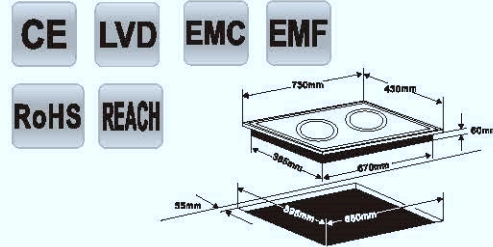

Model:ALP-DIC109

220-240V, 50/60Hz,2000W+2000W
Soft Touch Control Double Induction Cooker
Product Type:Built In/Tabletop
Plate size(mm):Φ250
Built-in size(mm): 670*385

CE LVD EMC EMF
RoHS REACH