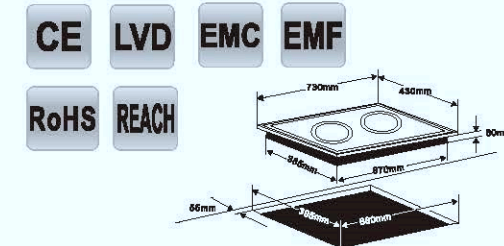

Model: ALP-DIC163

220-240V, 50/60Hz, 2000W+2000W
Soft Touch Control Double Induction Cooker
Product Type: Built In/Tabletop
Power Sharing For Option
Plate size(mm): 730*430
Built-in size(mm): 670*385