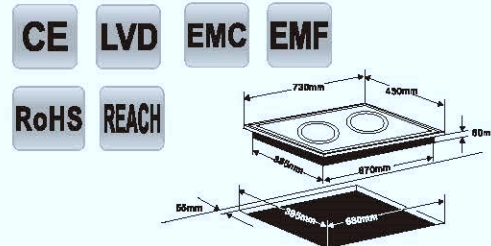

Model: ALP-DIC161

220-240V, 50/60Hz, 2000W+2000W
Soft Touch Control Double Induction Cooker
Product Type: Built In/Tabletop
Power Sharing For Option
Plate size(mm): 730*430
Built-in size(mm): 670*385