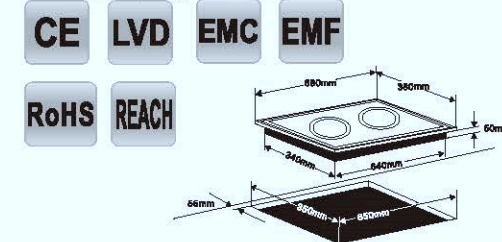

Model: ALP-DIC12-1

220-240V, 50/60Hz, 2000W+2000W
Soft Touch Control Double Induction Cooker
Product Type: Built In/Tabletop
Power Sharing For Option
Plate size(mm): 680*380
Built-in size(mm): 340*640