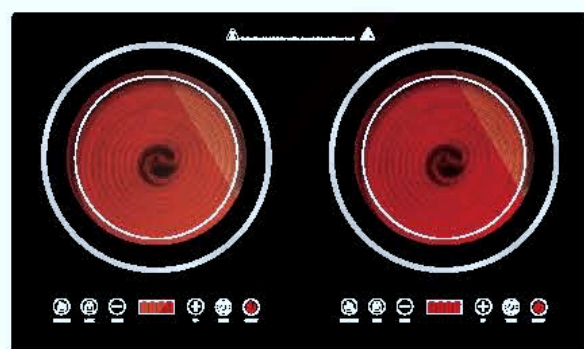

Model: ALP-DIF108

220-240V, 50/60Hz, 1800W+1800W
Soft Touch Control Double Infrared Cooker
Product Type: Tabletop
Power Sharing For Option
Plate size(mm): Φ 250