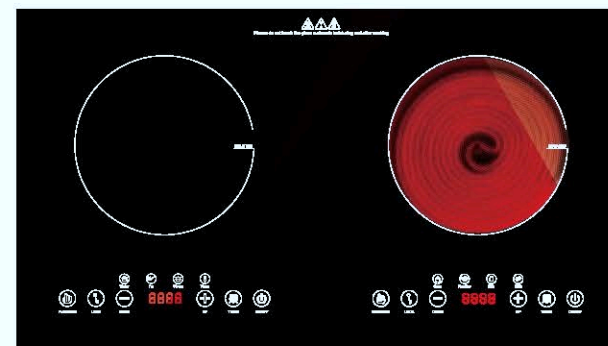

Model: ALP-DIC12/DIC12H

220-240V, 50/60Hz, 2800W/3600W(1800W+1800W)
220-240V, 50/60Hz, 2000W+2000W
Soft Touch Control Combined Double Cooker
Product Type: Built In/Tabletop
Power Sharing For Option
Plate size(mm): 680*380
Built-in size(mm): 340*640