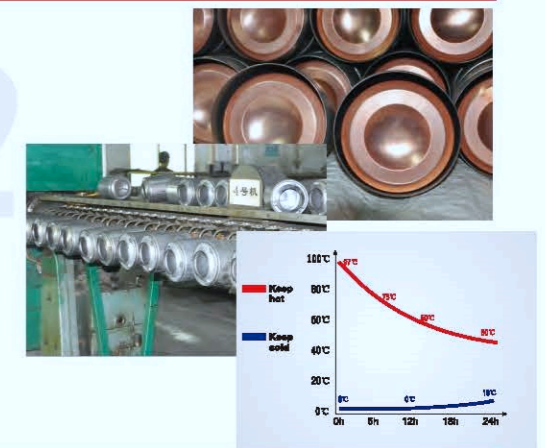

FACTORY TOUR
20 YEARS | DESIGN | PRO | OEM

why us

1 For food contact safety, we use safe materials (100% fresh), all our items can pass LFGB, FDA, REACH test, DGCCRF, VOM, BPA free.

2 For our stainless steel items, the surface of their inners are copperized, and all these items are vacuumized for around 25 mins, up to 550°C, so can be ensured over heat retention norms.