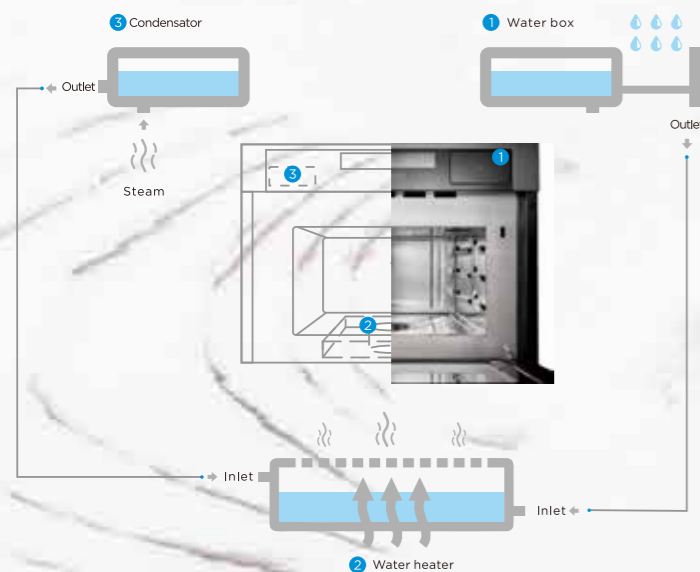

Optimum Hot Air Circulation

Through the concealed fan heater, hot air is evenly distributed throughout the cavity without cold spot.

Top and Bottom Heaters

Top and bottom heaters enable users to achieve better baking results. With the additional enamel baking trays, pizzas are crispy and tasty.

Healthy cuisine is achievable with steam cooking.

Efficiency cooling system

Optimum Hinge

Hinges are the critical component for door structure. Our compact oven use the manganese-based alloys to strengthen the mechanical properties for the long-lasting durability.