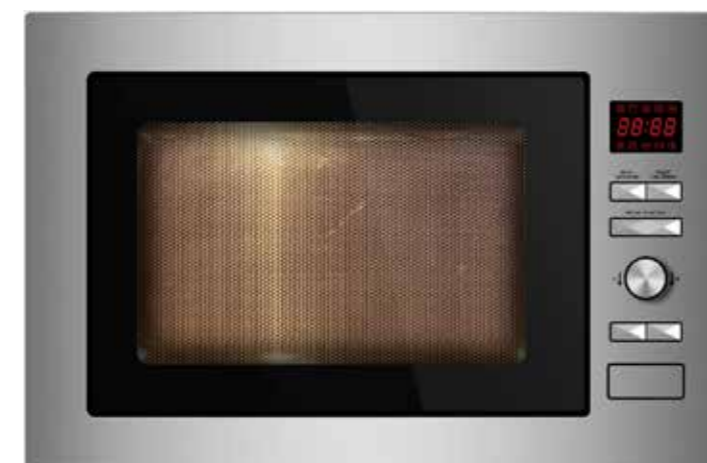

AG925B8I

Electronic control

Cavity

25L
Stainless steel cavity
Φ315mm glass turntable

Basic cooking functions

Auto menu : 8
Defrost by weight
Defrost by time

Cooking convenience and safety

Kitchen timer
Add 30 sec
Cooking end signal
Child safety lock