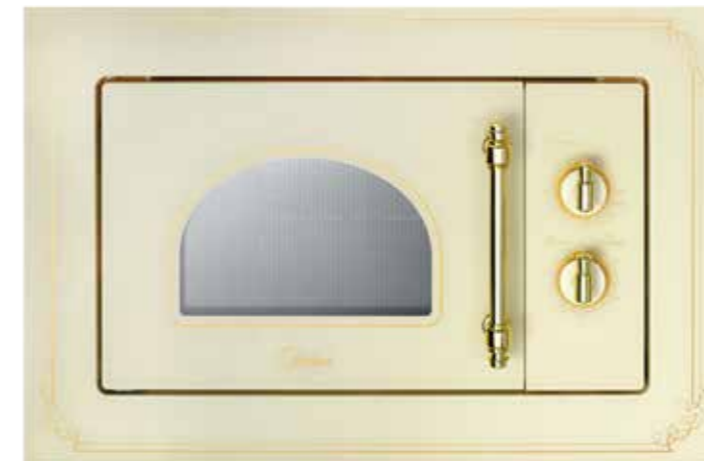

MG820BW8

Mechanical control

Cavity

20L
Stainless steel cavity
Φ245mm glass turntable

Cooking convenience and safety

Cooking end signal

Specification

Microw aveinput (Watt): 1250
Microwave output(Watt): 800
Cavity dimensions (WxDxH, mm): 295x314x218
Gross dimensions (WxDxH, mm): 595x343.5x382
Package dimensions (WxDxH, mm): 650x404x441
Gross weight / Net weight (kg): 17.0/15.0
Loading capacity (20'/40'/40'HD): 250/505/605