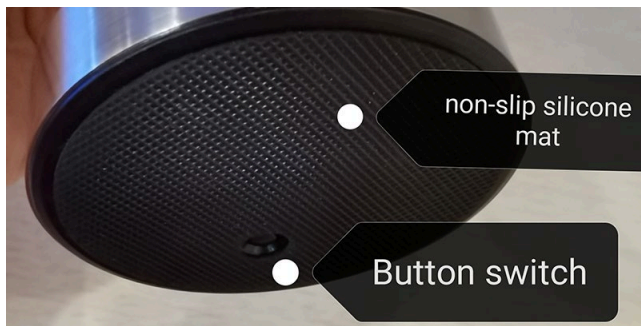

Product Features:

1. Touch control
2. 4-color temperture + 3-level brightness adjustable
3. With Type C USB Charging cable (No adapter)
4. Qi wireless charing version option