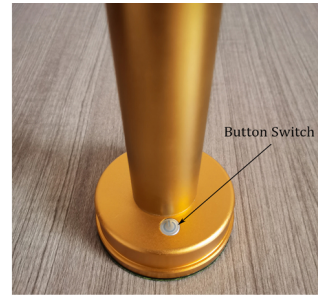

Ctn Meas.:68x28x32cm

G.W.:7kgs

Product Features:

1. Button control
2. 2-level brightness dimmable
3. With USB cable (No adapter)

Product Parameter:

Model No.: RSJ-C007

Color: Gold / White / Black / Customized