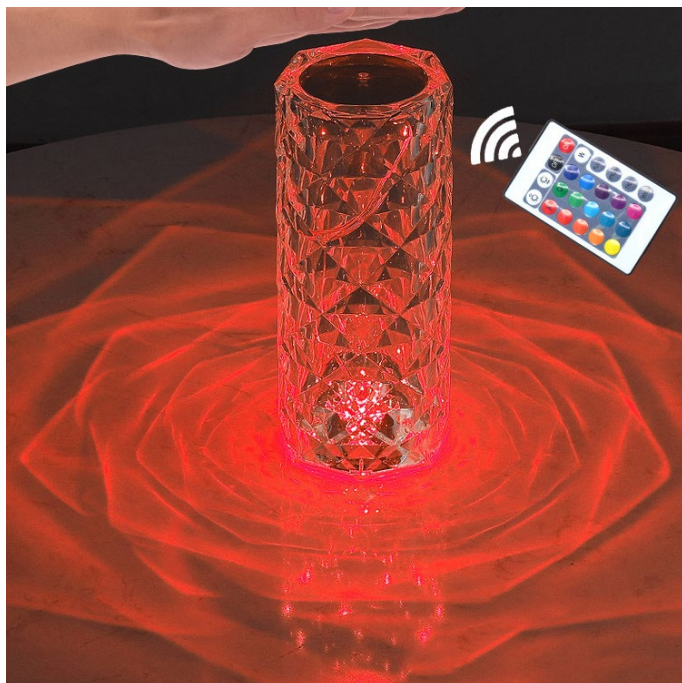

Product Features:

- 1.Touch control
- 2.3-color temperature adjustable / Remote control RGB
- 3.Dimmable brightness
- 4.With USB cable (No adapter)