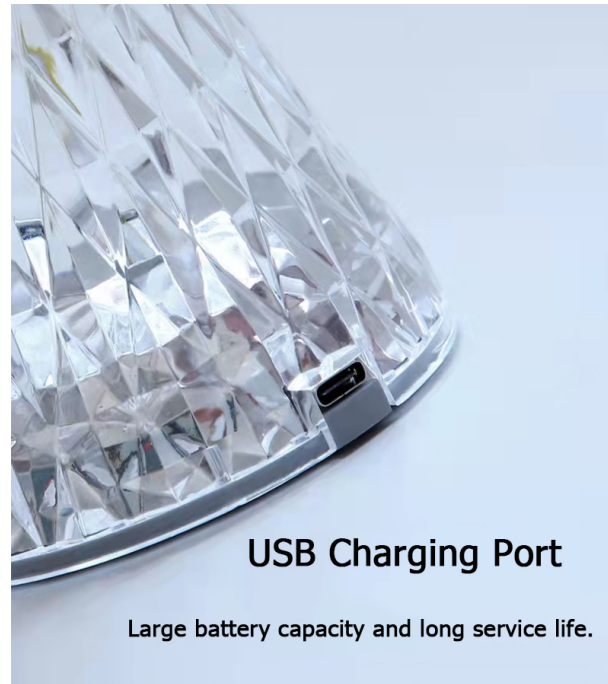

Touch Switch

Light color can be switched with a touch

USB Charging Port

Large battery capacity and long service life.

Product Parameter:

Model No.: RSJ-C005/G

Color: Transparent

Power:2w

Material: PS

Voltage:DC5V 1A

CCT:3000k-6000K/ RGB

Battery:800mAh

Product size: Dia8x19cm

Packing Box:10x10x23cm

Pcs/CTN: 50pcs

Ctn Meas.:52x52x48cm

G.W.:18kgs

Product Features:

- 1.Touch control
- 2.3-color temperature adjustable / Remote control RGB
- 3.Dimmable brightness
- 4.With USB cable (No adapter)