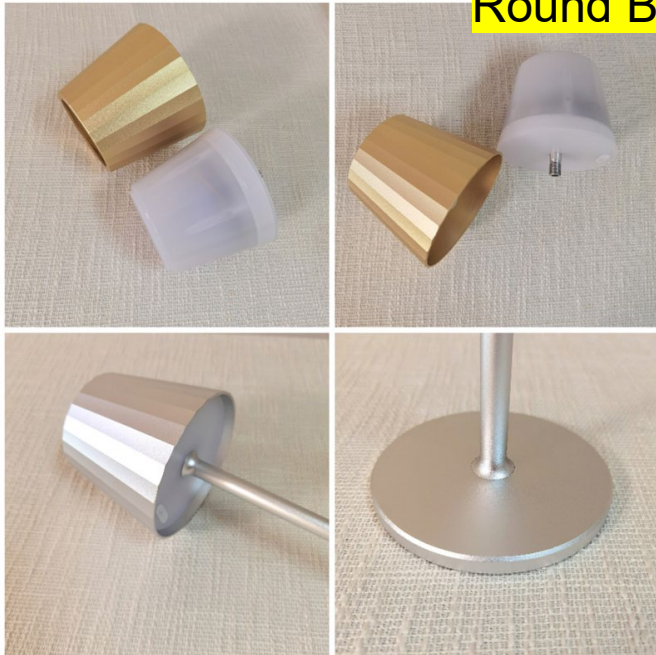

Colors for options

Product Parameter:

Model No.: RSJ-C003/D (new oxidation finishing)

Color: Black /White (painting) /Gold / Silver

Power:3.5w

Material: Aluminium Alloy (Oxidation finishing)+PC

Input Voltage:DC5V 1.5A

CCT:2700K-4000K-5000K-6500K adjustable

Battery:5200mAh

Product size:Dia10.8x37.5cm

Packing Box:13*14*42cm

Pcs/CTN: 12pcs

Ctn Meas.:55x55x45cm

G.W.:13kgs

Product Features:

1. Touch control
2. 4-color temperature + 3-level brightness adjustable
3. With Type C USB Charging cable (No adapter)