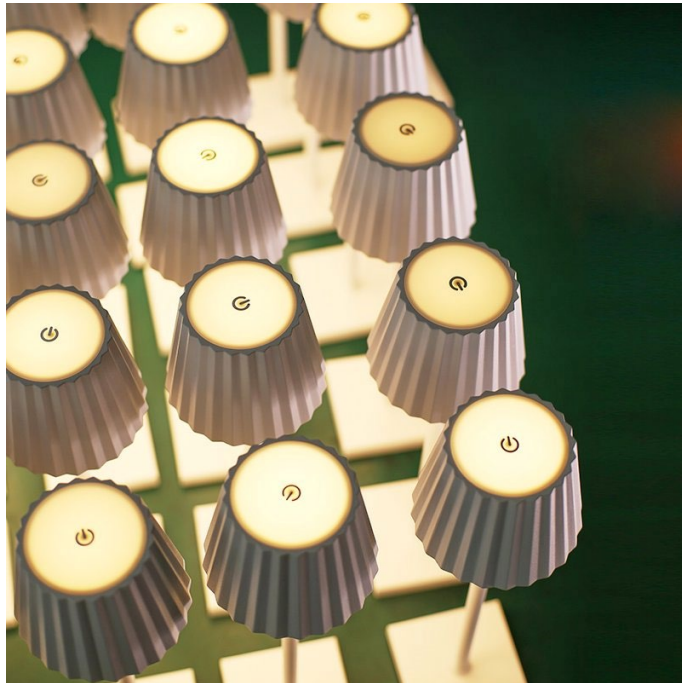

Product Parameter:

Model No.: RSJ-C003/B(Painting finishing)

Color: Black /White / Dark Brown/ Gold /Customized

Power:3.5w

Material: Aluminium Alloy+PMMA

Input Voltage:DC5V 1A

CCT:3000k

Battery:5200mAh

Product size:10x10x38cm

Packing Box:15x13x43cm

Pcs/CTN: 10pcs

Ctn Meas.:68x32x45cm

G.W.:10kgs

Product Features:

1. Touch control
2. Any-level brightness dimmable
3. With USB cable (No adapter)