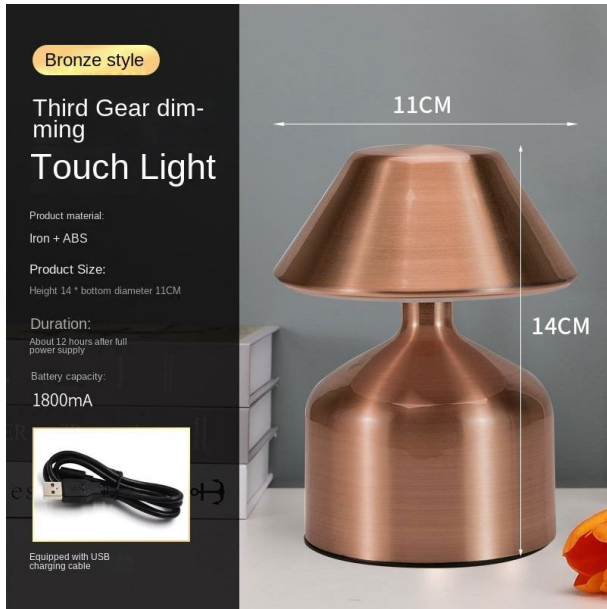

Product Features:

1. Touch control
2. 3-level brightness
3. With USB cable (No adapter)