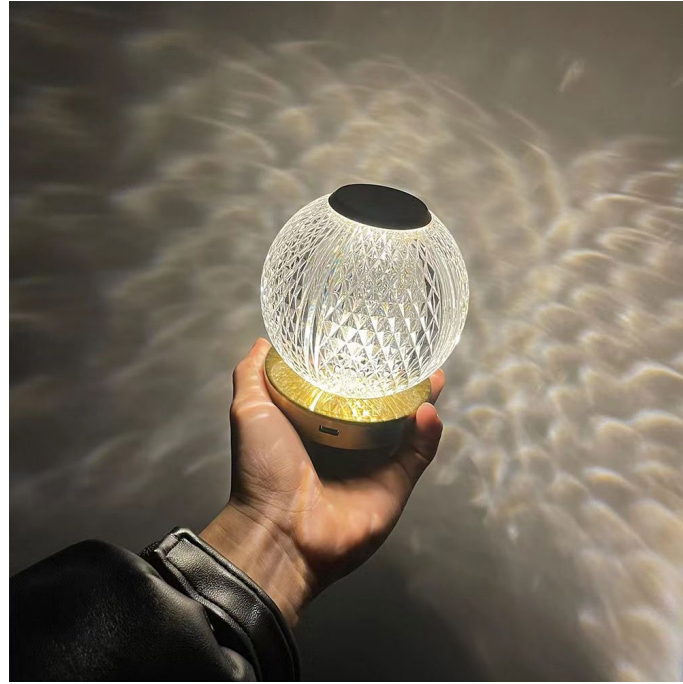

Product Parameter:

Model No.: RSJ-C005/H2

Color: Transparent

Power:2w

Material: PMMA

Voltage:DC5V 1A

CCT:3000k-6000K / RGB

Battery:800mAh

Product size: Dia11x11.5cm

Packing Box:12x12x22cm

Pcs/CTN: 20pcs

Ctn Meas.:61x23x62cm

G.W.:10kgs