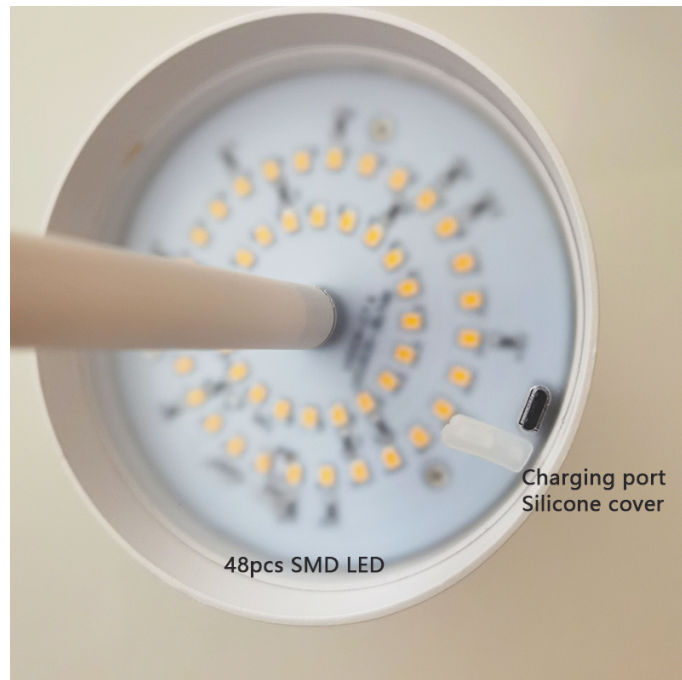

Pcs/CTN: 24pcs

Ctn Meas.:54*35*48cm

G.W.:17kgs

Touch Control Switch

Product Features:

1. Touch control
2. Any-level brightness dimmable
3. With USB cable (No adapter)

Product Parameter:

Model No.: RSJ-C003/P (Painting finishing)