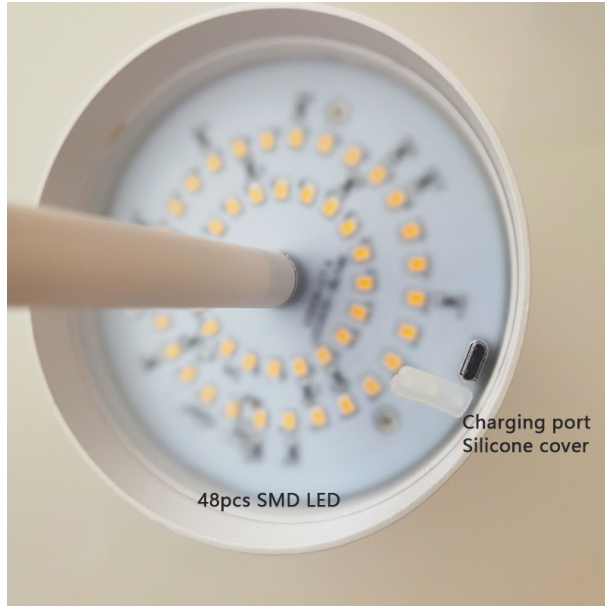

Product Parameter:

Model No.: RSJ-C003/W(Painting finishing)
Color: Black /White / Gold / Grey/ Customized
Power:3.5w
Material: Aluminium Alloy+PMMA
Input Voltage:DC5V 1A
CCT:3000k
Battery:5200mAh
Product size:11x11x25cm
Packing Box:15x13x30cm
Pcs/CTN: 9pcs
Ctn Meas.:48x42x35cm
G.W.:10kgs

Product Features:

1. Touch control
2. Any-level brightness dimmable
3. With charging base + USB cable (No adapter)