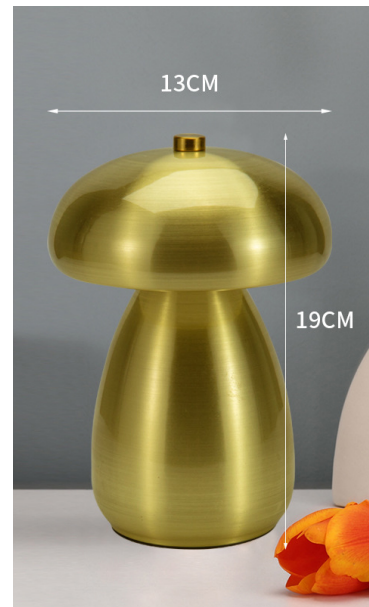

Pcs/CTN: 18pcs

Ctn Meas.:55x45x45cm

G.W.:18kgs

Product Features:

1. Touch control
2. 3-level brightness
3. With USB cable (No adapter)

Product Parameter:

Model No.: RSJ-A005

Color: Gold /Silver/ Bronze

Power:2w

Material: Metal electroplating +PMMA

Input Voltage:DC5V 1A

CCT:3000K

Battery:1800mAh

Product size:Dia13x19cm

Packing Box:14*14*20cm

Pcs/CTN: 18pcs

Ctn Meas.:46*46*40cm

G.W.:10kgs

Product Features:

1. Touch control
2. 3-level brightness
3. With USB cable (No adapter)

Product Parameter:

Model No.: RSJ-A006/B

Color: Gold /Silver/ Bronze

Power:2w