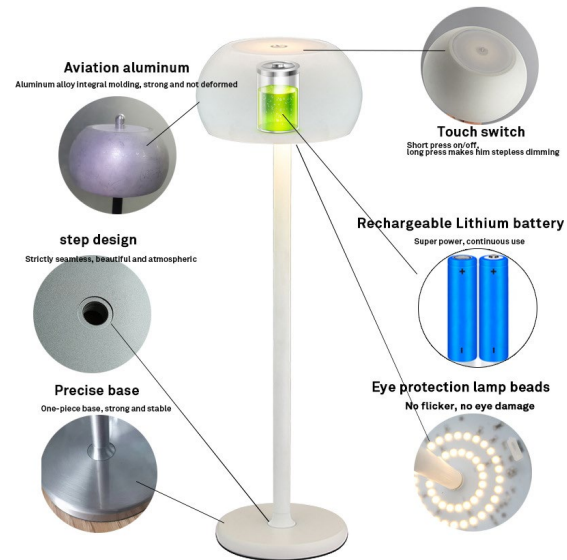

Product Features:

1. Touch control
2. Any-level brightness dimmable
3. With USB cable (No adapter)