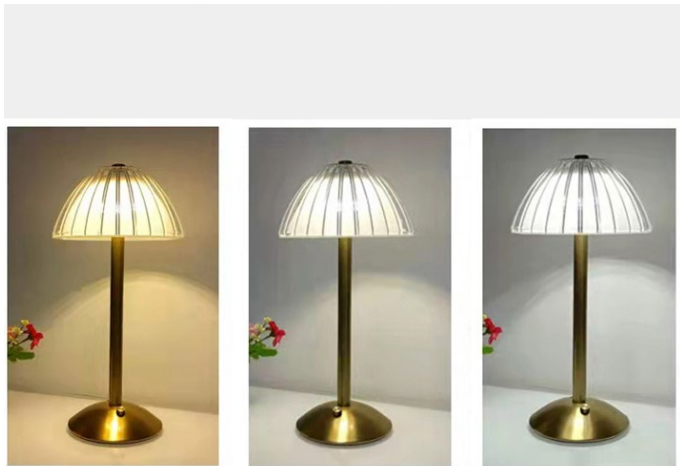

3000K

Warm light
color temperature
Create a warm and romantic atmosphere

4500K

Neutral light
color temperature
The lighting is also warm

6000K

White light
color temperature
Strong color rendering
Strong color rendering