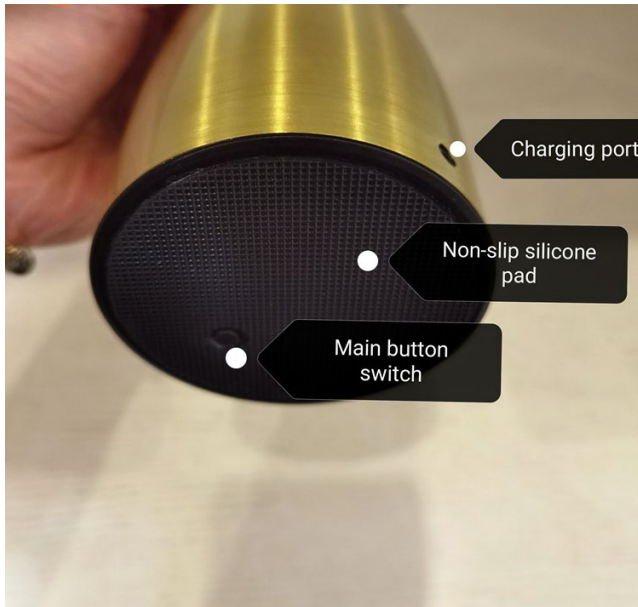

Product size:Dia9x22cm

Packing Box:10x10x24cm

Pcs/CTN: 30pcs

Ctn Meas.:55x34x50cm

G.W.:15kgs

Product Features:

1. Touch control
2. 3-level brightness adjustable
3. With USB cable (No adapter)
4. Qi wireless charging version option