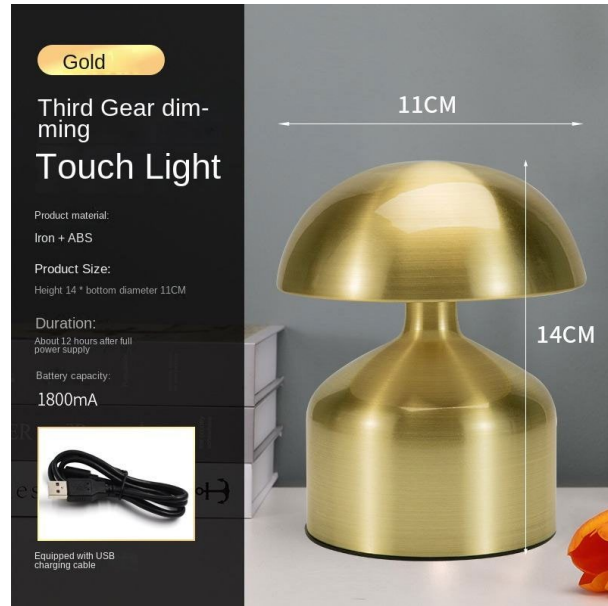

Product Features:

1. Touch control
2. 3-level brightness
3. With USB cable (No adapter)