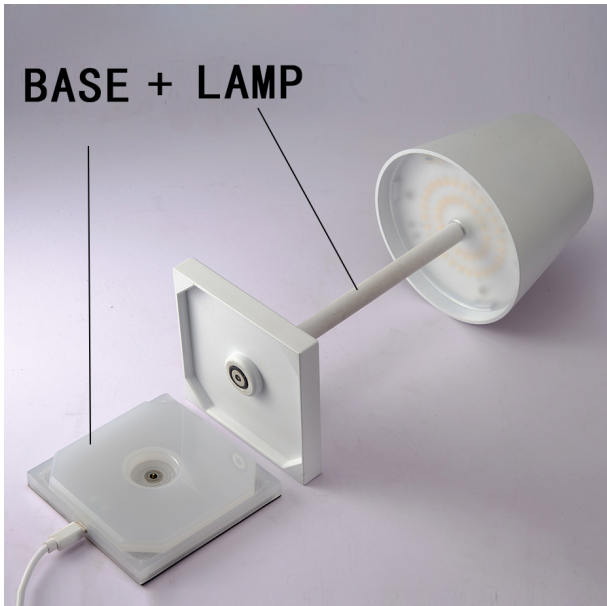

Product Parameter:

Model No.: RSJ-C003/W(Painting finishing)
Color: Black /White / Gold / Grey/ Customized
Power:3.5w
Material: Aluminium Alloy+PMMA
Input Voltage:DC5V 1A
CCT:3000k
Battery:5200mAh
Product size:11x11x25cm
Packing Box:15x13x30cm
Pcs/CTN: 9pcs
Ctn Meas.:48x42x35cm
G.W.:10kgs

Product Features:

1. Touch control
2. Any-level brightness dimmable
3. With charging base + USB cable (No adapter)