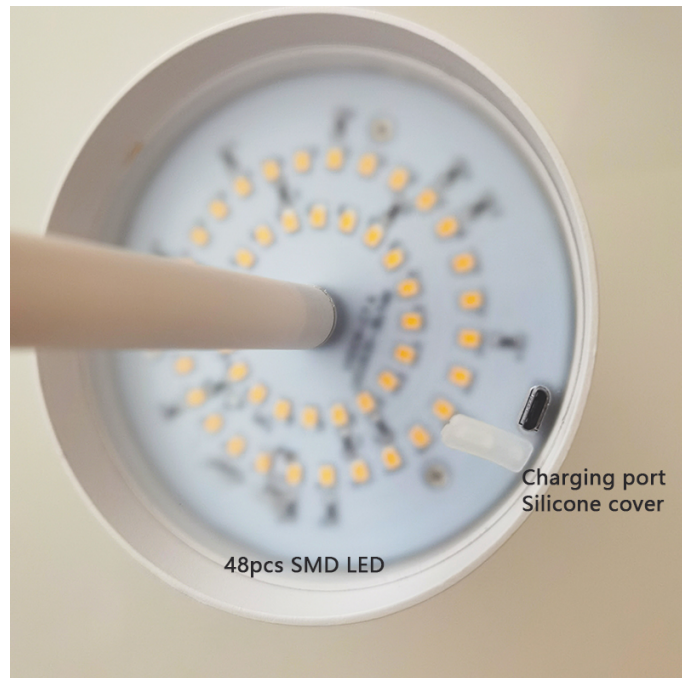

Touch Control Switch

Product Features:

1. Touch control
2. Any-level brightness dimmable
3. With USB cable (No adapter)

Product Parameter:

Model No.: RSJ-C003/C/RGB(Painting finishing)

Color: Black /White / Grey/ Customized