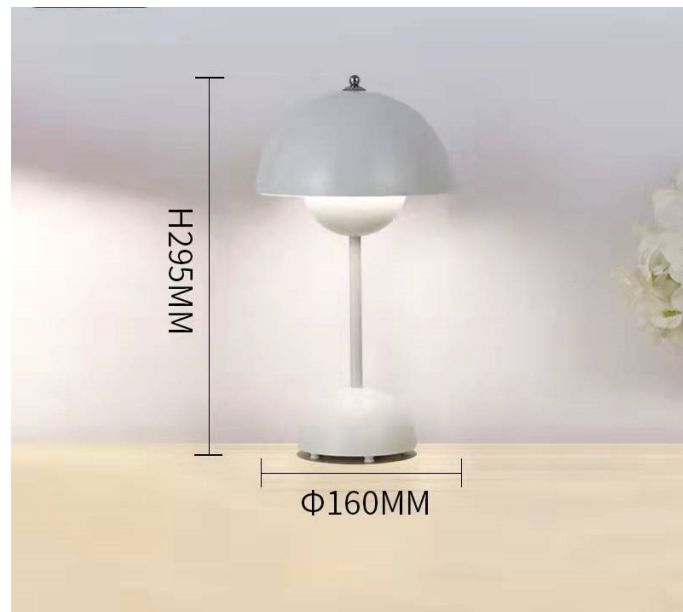

Ctn Meas.:60x60x35cm

G.W.:8kgs

Product Features:

- 1.Touch control
- 2.3-color temperature adjustable
- 3.Dimmable brightness
- 4.With USB cable (No adapter)

Yellow

Wine Red

White

Pink