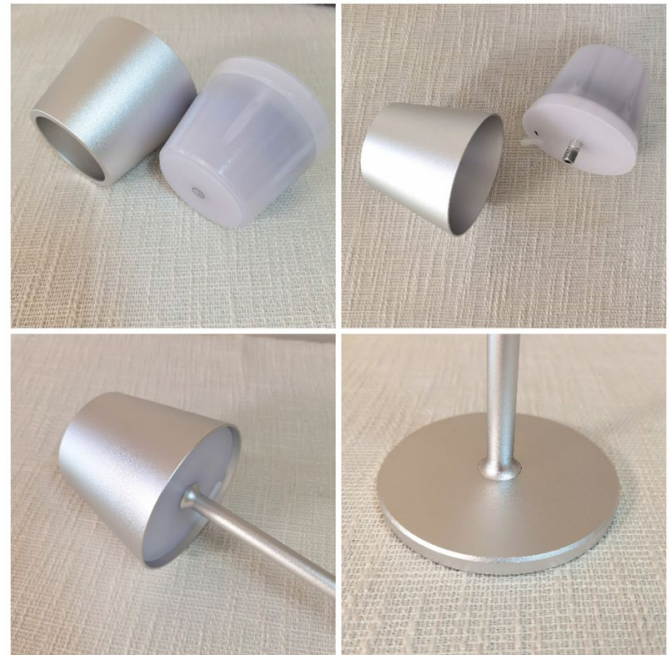

Colors for options

Product Parameter:

Model No.: RSJ-C003/C (new oxidation finishing)

Color: Black /White (painting) /Gold / Silver /Coffee Brown

Power:3.5w

Material: Aluminium Alloy (Oxidation finishing)+PC

Input Voltage:DC5V 1.5A

CCT:2700K-4000K-5000K-6500K adjustable

Battery:5200mAh

Product size:Dia10.8x37.5cm

Packing Box:13*14*42cm

Pcs/CTN: 12pcs

Ctn Meas.:55x55x45cm

G.W.:13kgs

Product Features:

1. Touch control
2. 4-color temperture + 3-level brightness adjustable
3. With Type C USB Charging cable (No adapter)