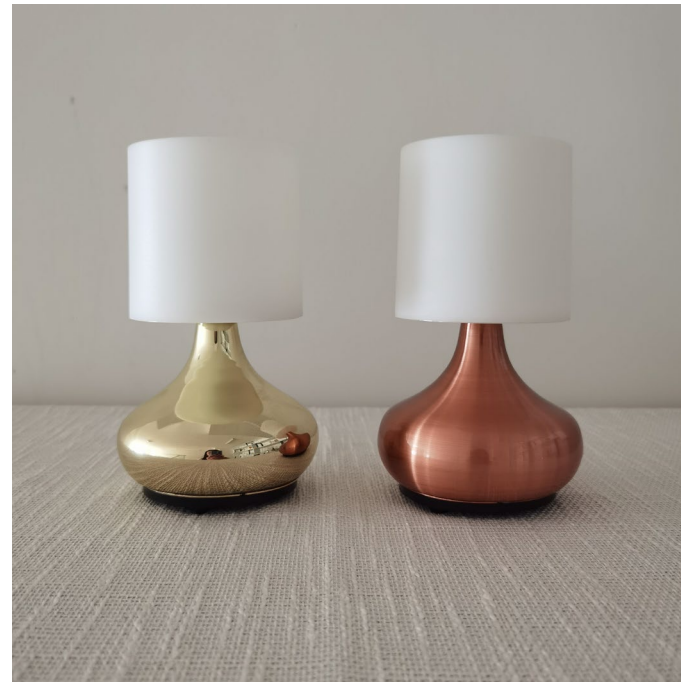

Battery:1800mAh

Product size:Dia8 x17cm

Packing Box:10x10x23.5cm

Pcs/CTN: 30pcs

Ctn Meas.:63x53x25cm

G.W.:12kgs

Product Features:

1. Button control
2. 2-level brightness dimmable / RGB light color
3. With USB cable (No adapter)