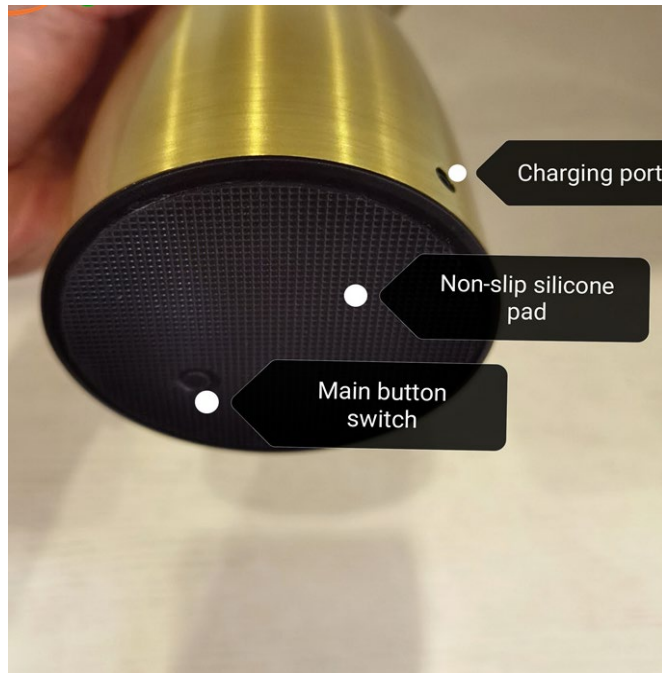

Product size:Dia9x21cm

Packing Box:10x10x22cm

Pcs/CTN: 30pcs

Ctn Meas.:52x32x45cm

G.W.:14.5kgs

Product Features:

1. Touch control
2. 4-color temperture + 3-level brightness adjustable
3. With Type C USB Charging cable (No adapter)
4. Qi wireless charing version option