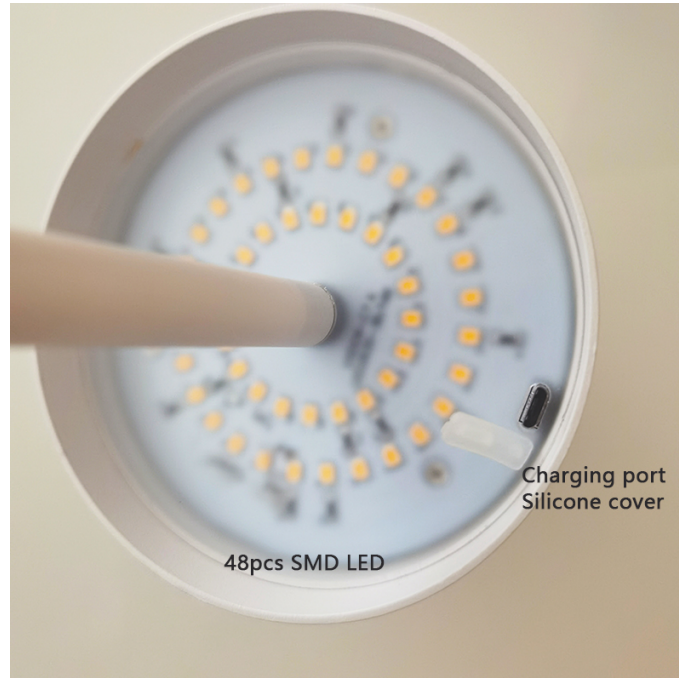

Product Features:

1. Touch control
2. Any-level brightness dimmable
3. With Type C USB Charging cable (No adapter)