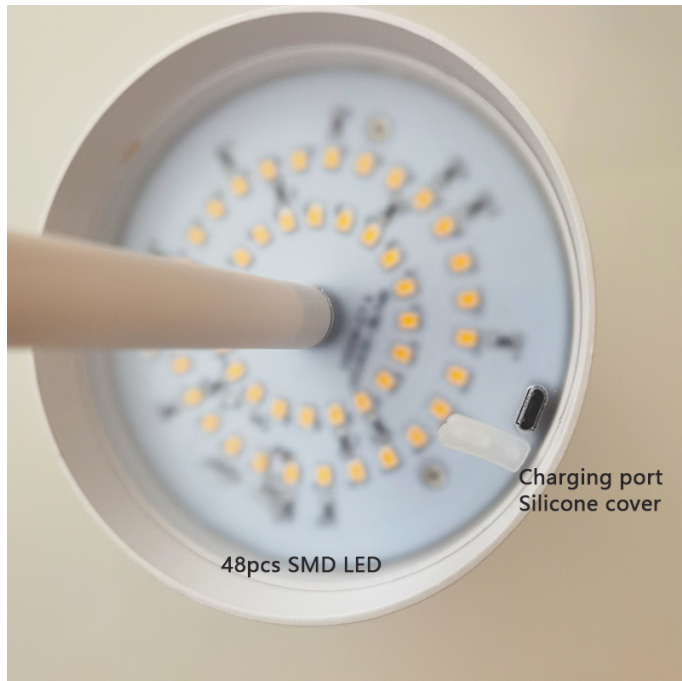

Product Parameter:

Model No.: RSJ-C003(Painting finishing)
Color: Black /White / Gold / Grey/ Customized
Power:3.5w
Material: Aluminium Alloy+PMMA
Input Voltage:DC5V 1A
CCT:3000k
Battery:5200mAh
Product size:11x11x38cm
Packing Box:15x13x43cm
Pcs/CTN: 10pcs
Ctn Meas.:68x32x45cm
G.W.:11kgs

Product Features:

1. Touch control
2. Any-level brightness dimmable
3. With Type C USB Charging cable (No adapter)