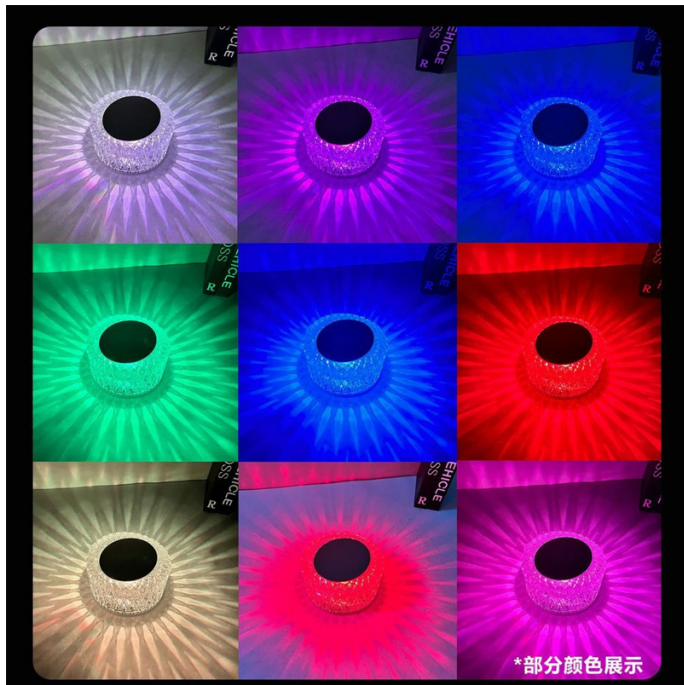

Packing Box:12x12x22cm

Pcs/CTN: 20pcs

Ctn Meas.:61x23x62cm

G.W.:10kgs

Product Features:

- 1.Touch control
- 2.3-color temperature adjustable / Remote control RGB
- 3.Dimmable brightness
- 4.With USB cable (No adapter)