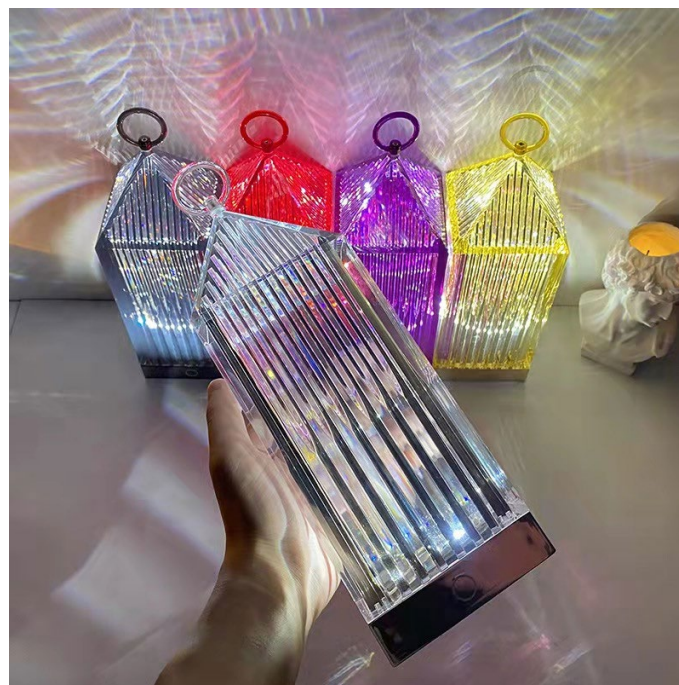

Product size:12*20.5cm

Packing Box:15*14*27cm

Pcs/CTN: 18pcs

Ctn Meas.:47*44*56cm

G.W.:15kgs

Product Features:

- 1.Touch control
- 2.3-color temperature adjustable / Remote control RGB
- 3.Dimmable brightness
- 4.With USB cable (No adapter)