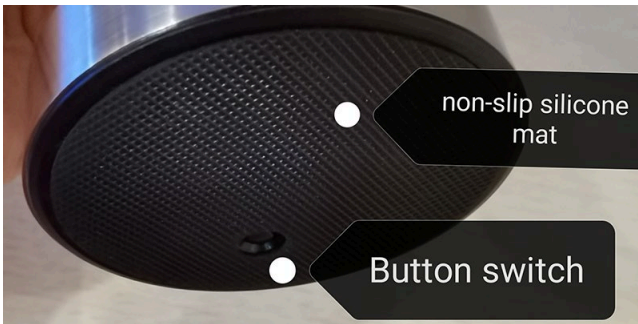

Product Parameter:

Model No.: RSJ-C001/B(Electroplating finishing)

Color: Gold / Silver / Bronze

Power:2w

Material: Metal electroplating+PC

Input Voltage:DC5V 1A

CCT:2700k - 6500K

Battery:2000mAh / 5200mAh