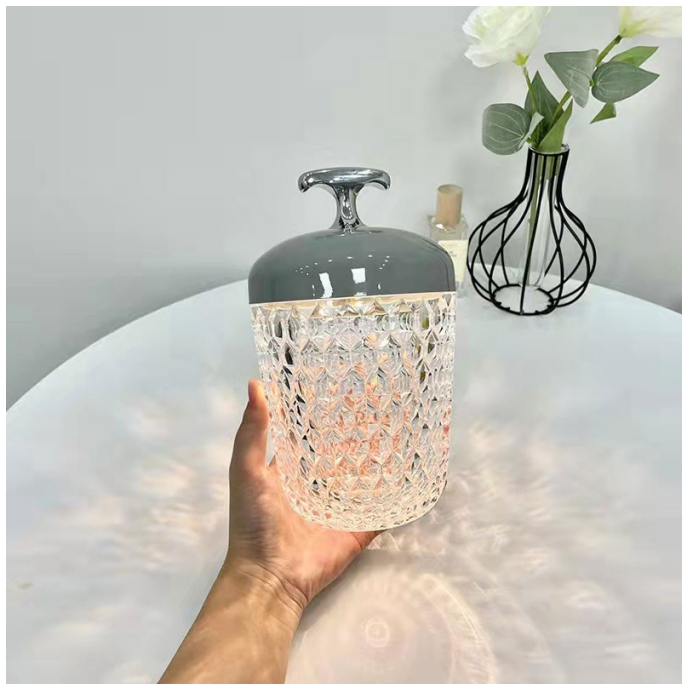

Product size:Dia9x21.5cm

Packing Box:15x15x30cm

Pcs/CTN: 20pcs

Ctn Meas.:68x62x32cm

G.W.:12kgs

Product Features:

- 1.Touch control
- 2.3-color temperature adjustable / Remote control RGB
- 3.Dimmable brightness
- 4.With USB cable (No adapter)