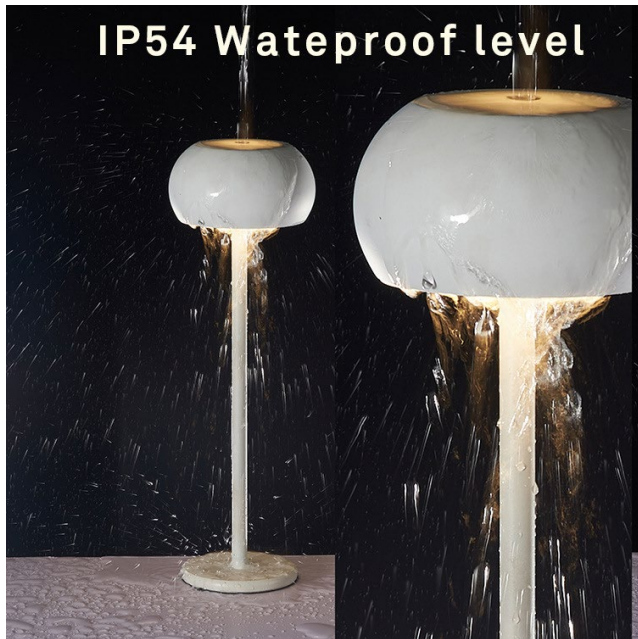

Pcs/CTN: 9pcs

Ctn Meas.:58x44x42cm

G.W.:12kgs

Product Features:

1. Touch control
2. Any-level brightness dimmable
3. With USB cable (No adapter)

Product Parameter:

Model No.: RSJ-C008/A

Color: Gold / White / Black / Customized