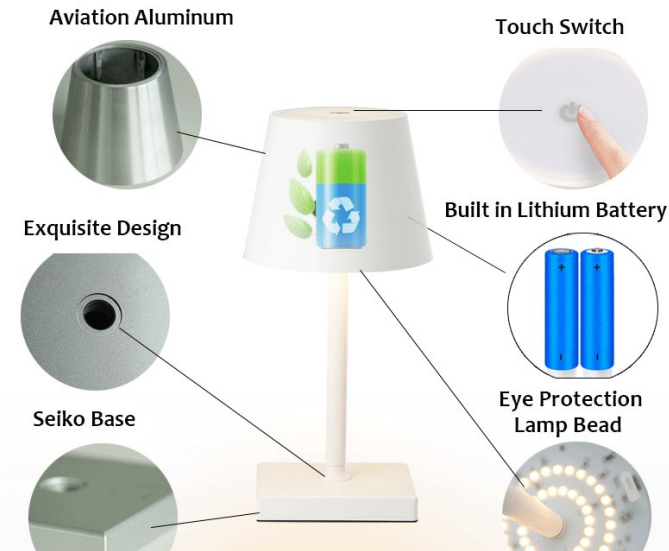

Product Features:

1. Touch control
2. Any-level brightness dimmable
3. With Type C USB Charging cable (No adapter)