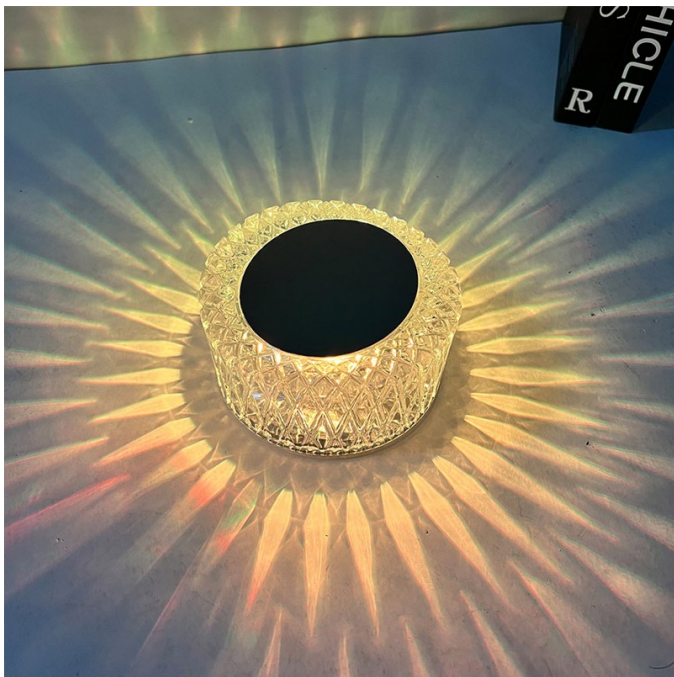

Packing Box:12x12x22cm

Pcs/CTN: 20pcs

Ctn Meas.:61x23x62cm

G.W.:10kgs

Product Features:

- 1.Touch control
- 2.3-color temperature adjustable / Remote control RGB
- 3.Dimmable brightness
- 4.With USB cable (No adapter)