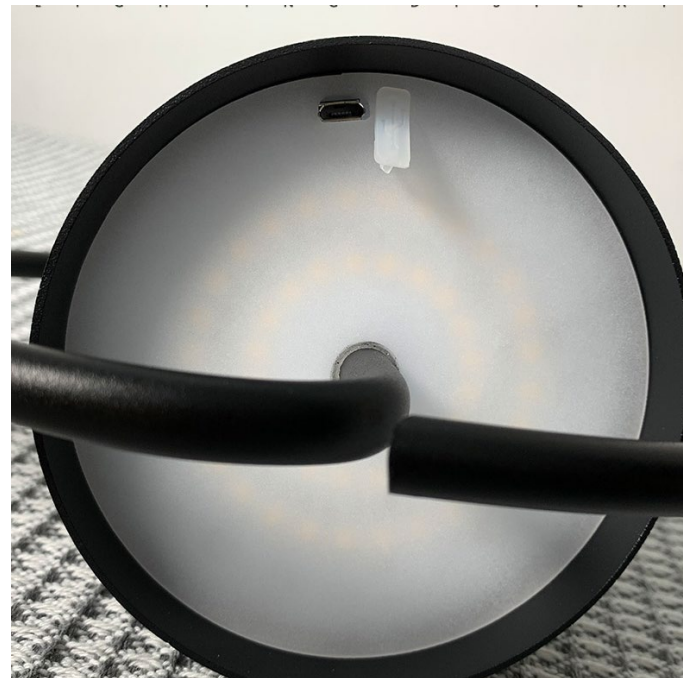

Pcs/CTN: pcs

Ctn Meas.: cm

G.W.: kgs

Touch Control Switch

Product Features:

1. Touch control
2. Any-level brightness dimmable
3. With USB cable (No adapter)

Product Parameter:

Model No.: RSJ-C004