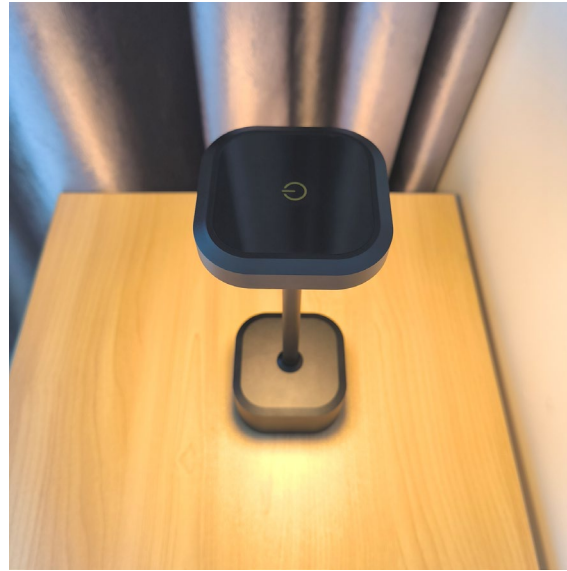

Product Features:

1. Touch control
2. 3-level brightness dimmable with 30 minutes auto timer
3. With USB cable (No adapter)
4. Qi wireless charging version option

Product Parameter:

Model No.: **RSJ-A002 (new oxidation finishing)**