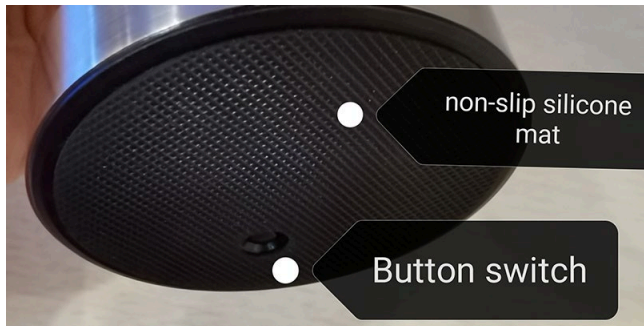

Product Parameter:

Model No.: RSJ-C001/A(Electroplating finishing)

Color: Gold / Silver / Bronze

Power:2w

Material: Metal electroplating+PC

Input Voltage:DC5V 1A

CCT:2700k - 6500K

Battery:2000mAh / 5200mAh

Product size:Dia9x21cm

Packing Box:10x10x22cm

Pcs/CTN: 30pcs

Ctn Meas.:52x32x45cm

G.W.:14.5kgs

Product Features:

1. Touch control
2. 4-color temperture + 3-level brightness adjustable
3. With Type C USB Charging cable (No adapter)
- 4.Qi wireless charing version option