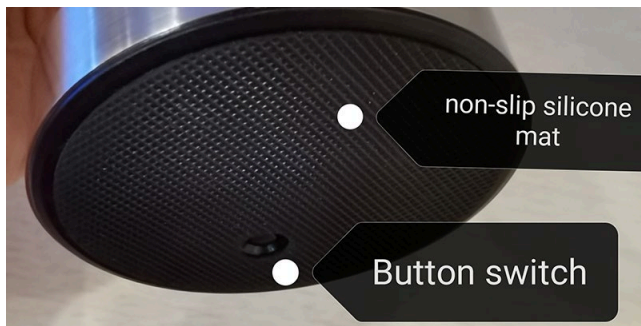

Product Parameter:

Model No.: RSJ-C001/D(Electroplating finishing)

Color: Gold / Silver / Bronze

Power:2w

Material: Metal electroplating+PC

Input Voltage:DC5V 1A

CCT:2700k - 6500K

Battery:2000mAh / 5200mAh