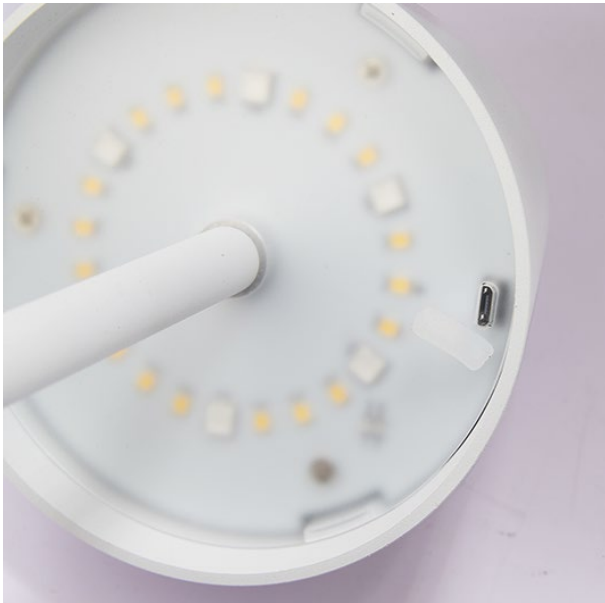

Touch Control Switch

Product Features:

1. Touch control
2. Any-level brightness dimmable
3. With USB cable (No adapter)

Product Parameter:

Model No.: RSJ-C003/C/RGB(Painting finishing)

Color: Black /White / Grey/ Customized