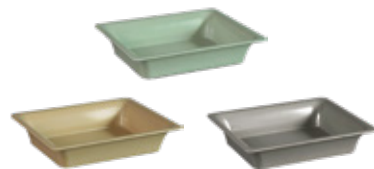

GN SLIM 1/2

Code	Size(L x W x H mm)	Pack
● 1265STA	325 x 265 x 65	12
● 1265SDS	325 x 265 x 65	12
● 1265SWG	325 x 265 x 65	12

1/3