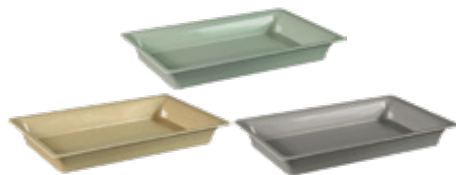

GN PAN

Slim Cut , easy to handle

Slim Fit ,strong with Slim combi structure

100% stackable

1/1

GN SLIM 1/1

Code	Size(L x W x H mm)	Pack
● 1165STA	530 x 325 x 65	6
● 1165SDS	530 x 325 x 65	6
● 1165SWG	530 x 325 x 65	6