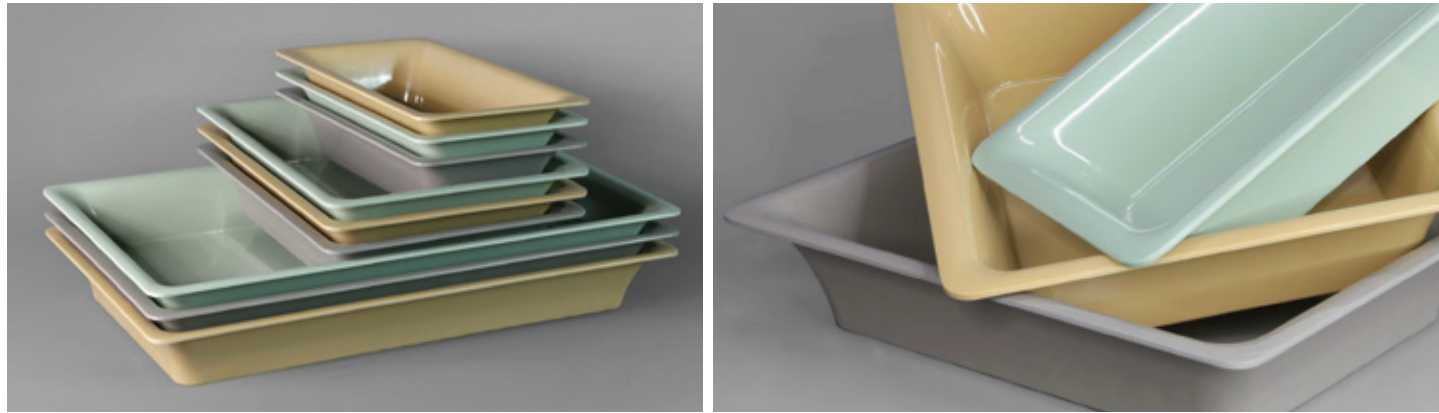

GN SLIM PAN

[Up-to-trend display solution]

Adding tan, desert sage & warm grey into GN collection - the modern, contemporary and genuine color tones to create a cozy & up-to-trend environment.

Where to use: Buffet area | Institution | Supermarket

GN PAN

Slim Cut , easy to handle