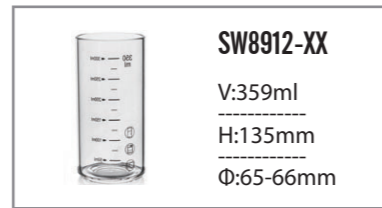

PACKAGE STYLE