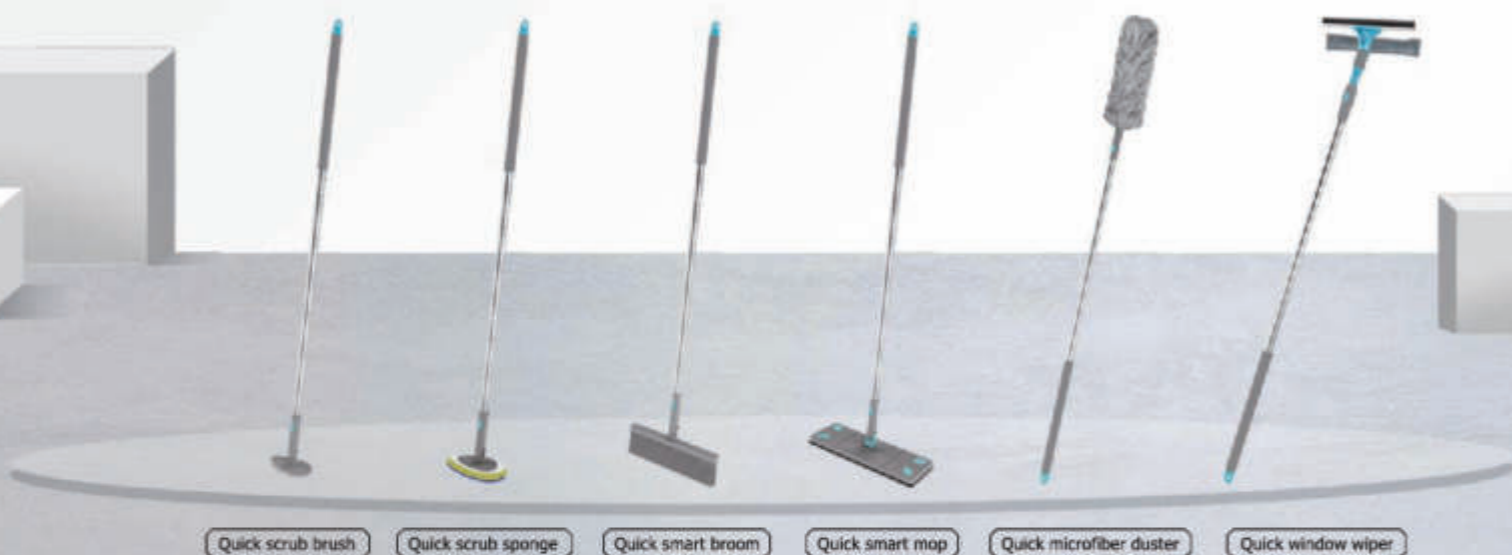

DS-1262
Sweeper and spray mop

DS-1290B
SPRAY / MOP / BROOM & DUSTPAN SET

DS-1290C
SPRAY / MOP / BROOM & DUSTPAN SET

Smart Quick Click 7pcs Cleaning Kits

1 mop pole, 6pcs mop accessories can attach mop pole for long, high place use.
Premium kits color box packing good for online, TV sales.

DS-1400

New design cleaning Kit

- Quick universal handle, 3 sections s/s pole 120cm with big soft eva grip, can attach different mop heads for long high place use.
 - Quick smart broom, size: 26.2x4cm
 - Quick smart mop 27x10.5cm, with microfiber mop refill. With 4 holes can attach non-woven refill or home used towels.
 - Quick window wiper, double use, microfiber 27cm for washing, rubber squeegee 25cm for remove water. Handle with soft TPR material can be flexible angel for fit glass.
 - Quick scrub sponge, size: 11.6x6.8cm
 - Quick scrub brush, size: 11.6x6.8cm
 - Quick microfiber duster size:56cm, plastic handle 13cm
- Packing: 1 set in color box, box size: 41x8.5x20cm
Meas:53x44x43cm/12sets. G.W./N.W.: 13/12kgs

CLEANING KITS

DS-1402

- Quick Smart Broom
- Broom size: 26.2x4cm
- With telescopic Iron Pole 70-120cm

DS-1403

- Mop frame size:27x10.5cm, with microfiber mop refill
- With 4 holes can attach non-woven refill or home used towels
- With telescopic Iron Pole 70-120cm