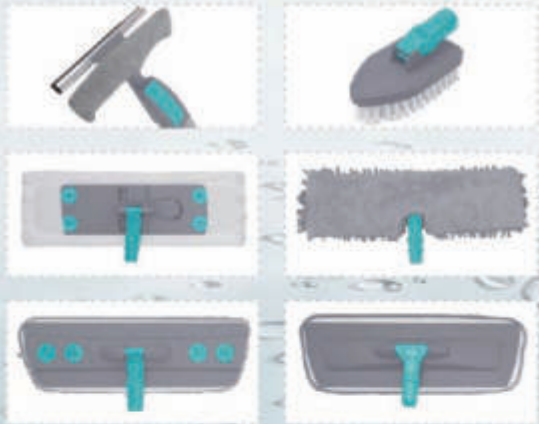

comfortable grip handle

Eva grip for hold

Microfiber Spray Mop Free, Qucik, Convenient

Following optional heads attach accessories for idea kits:

DS-1247: Straight iron coated poleΦ25mm with frame total 120cm head
 Option DS-1247A: Straight Aluminium poleΦ24mm with frame total 120cm
 Option DS-1247B: 2 section Aluminium poleΦ24m with frame total 120cm in color box packing
 Option DS-1247C: 2 section Aluminium poleΦ24m with frame total 120cm, with double side window wiper, microfiber for washing, rubber seal for remove water. color box packing.
 Option DS-1247D: with 4holes mop frame, 2sections pole
 Option DS-1247E: with double sided frame, 2sections pole