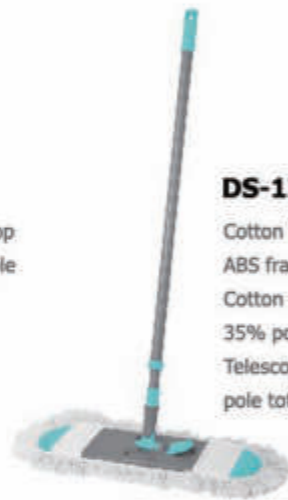

40cm

DS-1222B

Dust mop
Telescopic aluminium pole
dia22-25mm, 70-120cm
Frame:60cm

60cm

DS-1222C

Dust mop
Telescopic aluminium pole
dia22-25mm, 70-120cm
Frame:80cm

80cm

DS-1223

Super big microfiber flat mop
telescopic stainless steel pole
83-125cm
mop frame size 62*12cm

DS-1224

Cotton flat mop
ABS frame 42.7x12.3cm
Cotton refill 65% cotton
35% polyester: 46x44.5cm
Telescopic iron coated
pole total 120cm