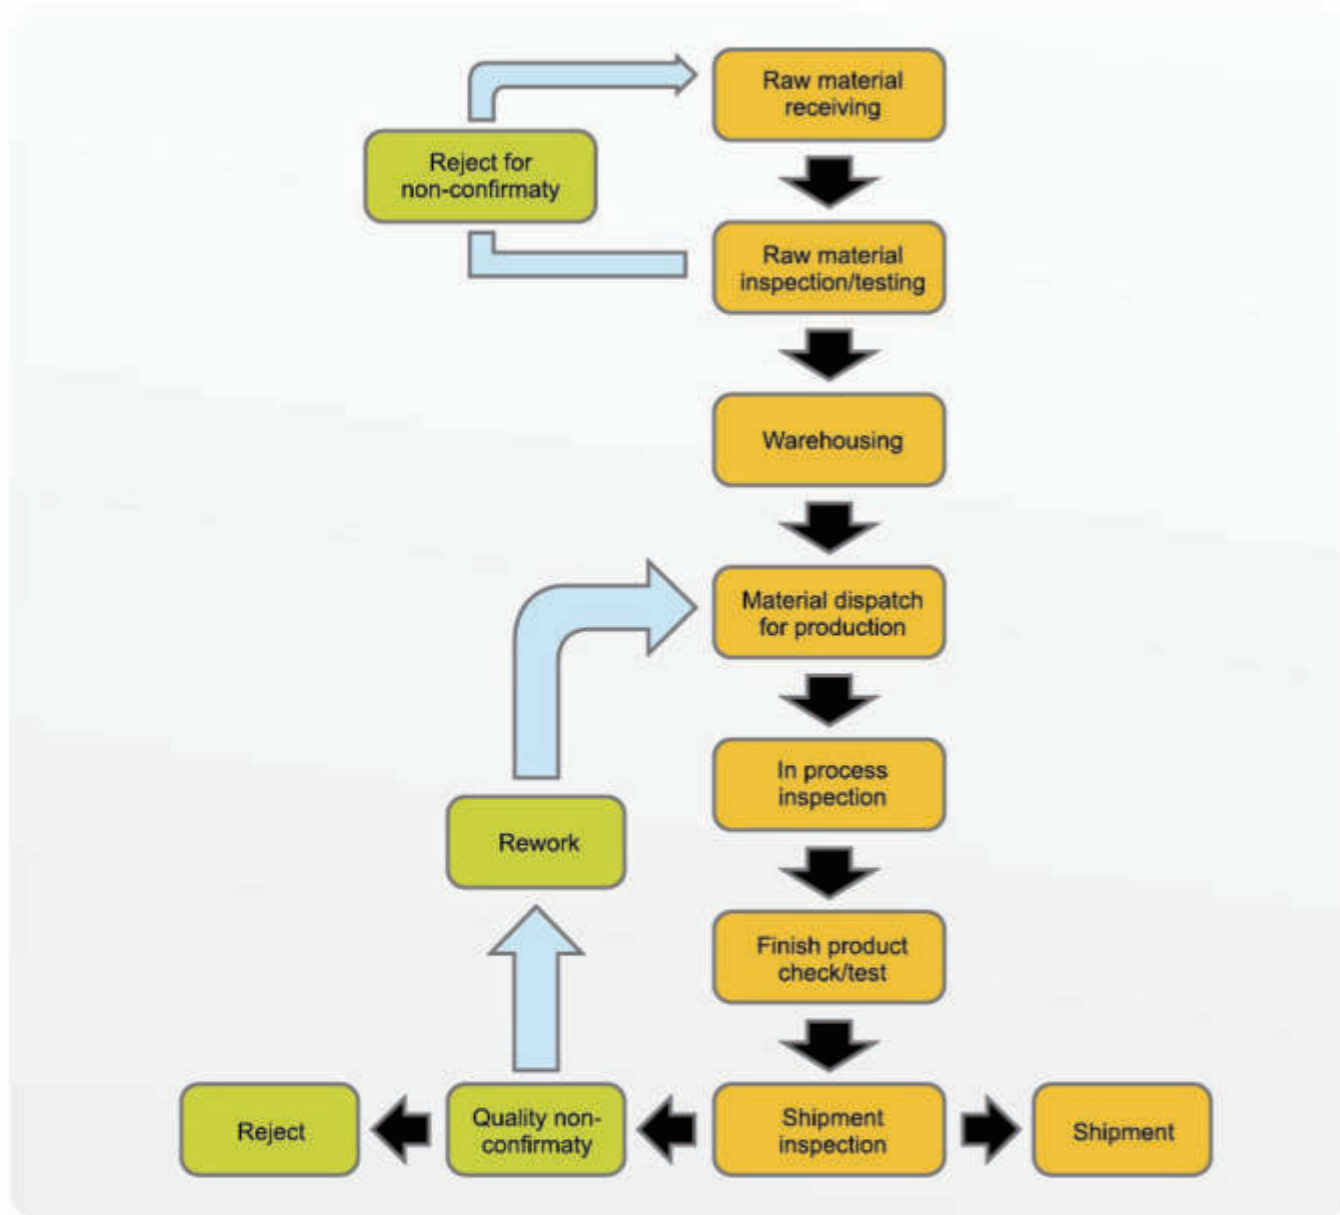

Quality Control Process