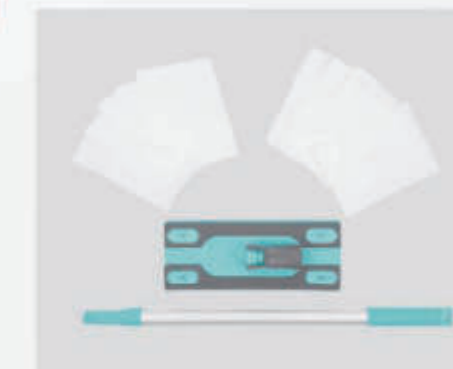

FLAT MOP

DS-1208

Description:
step button frame 42x12cm
telescopic iron pole 70-120cm
Meas:76.5x27x30cm/24pcs

DS-1208A

Description:
step button frame 42x12cm
telescopic iron pole 70-120cm
Meas:76.5x27x30cm/24pcs

DS-1208B

Description:
step button frame 42x12cm
telescopic iron pole 70-120cm
Meas:76.5x27x30cm/24pcs

DS-1209

Description:heavy duty flat mop
Size: telescopic pole 120cm
43x12cm
Meas:76.5x27x30cm/24pcs

DS-1213

Description:double sided flat mop
Size: telescopic pole 120cm
41x12cm
Meas:79x28x28cm/24pcs

DS-1214

Description:heavy duty flat mop
Size: telescopic pole 120cm
41x12cm
Meas:79x28x28cm/24pcs

DS-1210

1. Magic triangle flex mop
  2. Triangle to reach corner with chenille refill
  3. Universal telescopic pole 90-140cm,dia:22-25mm, with extra bendable pole 38cm, total can be 178cm.
  4. Flex pole, no more stoop down, easy to reach low place corner, under bed that at will.
  5. Universal pole can be adjust for purpose.
  6. Safe on all surface vinyl, ceramic tiles, finished wood, laminate and marble floors.
2. Meas: 103x59.5x30cm/24pcs

DS-1211

1. Magic double sided flex mop
  2. Double side, cover more area one side chenille, another side microfiber, wet and dry use
  3. Universal telescopic pole 90-140cm,dia:22-25mm, with extra bendable pole 38cm, total can be 178cm.
  4. Flex pole, no more stoop down, easy to reach low place corner, under bed that at will.
  5. Universal pole can be adjust for purpose.
  6. Safe on all surface vinyl, ceramic tiles, finished wood, laminate and marble floors.
2. Meas: 105x24x34cm/24pcs

FLAT MOP

DS-1212A/B

Description: triangle bath mop
chenille/microfiber
Size: telescopic pole

DS-1215

Description: triangle flat mop
Easy to reach corner
Size: Telescopic iron pole 120cm
Meas: 76x59.5x26cm/24pcs